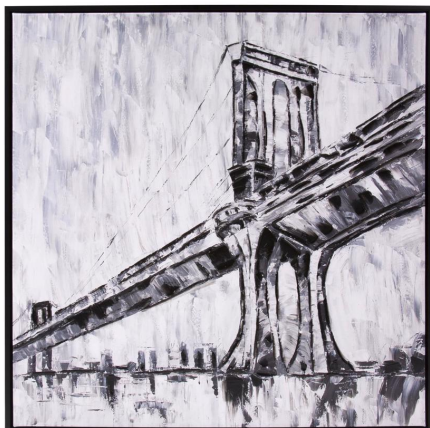

Wall Art

MHE69069 – Triborough Bridge Wall Art

Specifications

Height 30H

Material Canvas / Polystyrene

Width 30W

Shape Square

Weight 4.1

Finish Brushed

Package Dimensions 34 x 34 x 3.5

<https://www.mdcwall.com/go/sku/MHE69069>