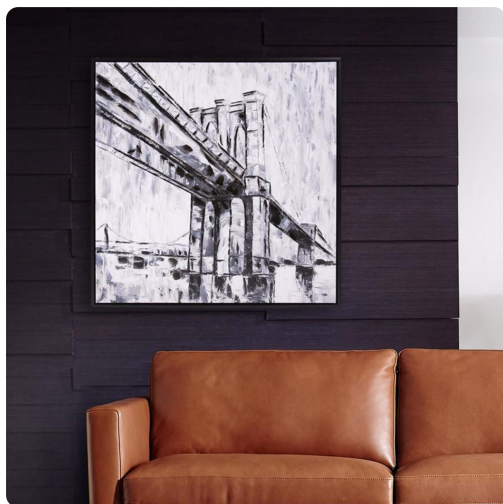

Wall Art

MHE69070 – Brooklyn Bridge Wall Art

Specifications

Height 30H

Material Canvas / Polystyrene

Width 30W

Shape Square

Weight 3.4

Finish Hand Finished

Package Dimensions 34 x 34 x 3.5

<https://www.mdcwall.com/go/sku/MHE69070>