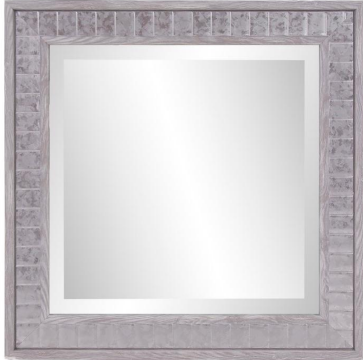

# Mirrors

## MHE69084 – Metropolis Mirror - Square

The versatility of the Metropolis mirror is that it moves in and out of many different design styles effortlessly. Modern yet classic can both describe this double-edged frame with an inlaid pattern and surrounding a beautifully beveled center mirror. The warm gray tones of the faux wood frame is part of many of today's hottest design trends.

### Specifications

Height 15.5H

Material Polystyrene

Width 15.5W

Shape Square

Weight 4

Finish Textured

Package Dimensions 21x20x2