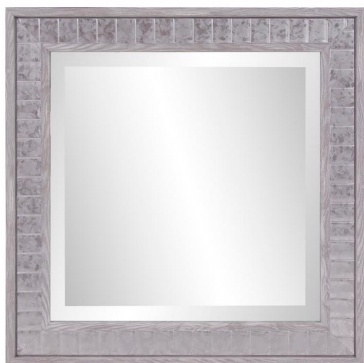

Mirrors

MHE69084 – Metropolis Mirror - Square

The versatility of the Metropolis mirror is that it moves in and out of many different design styles effortlessly. Modern yet classic can both describe this double-edged frame with an inlaid pattern and surrounding a beautifully beveled center mirror. The warm gray tones of the faux wood frame is part of many of today's hottest design trends.

Specifications

Height 15.5H

Material Polystyrene

Width 15.5W

Shape Square

Weight 4

Finish Textured

Package Dimensions 21x20x2