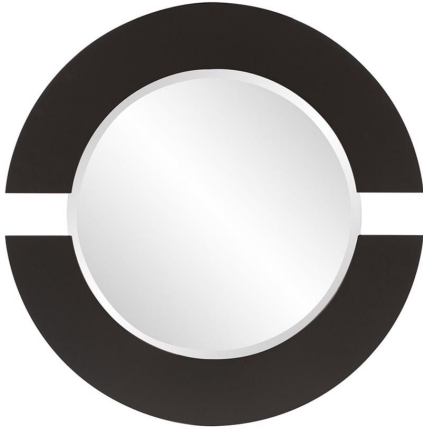

# Mirrors

## MHE71007 – Orbit Charcoal Mirror

Our Orbit Mirror is an interesting piece. It features a round wood frame that is divided into 2 sections creating a halo around the mirror. It is then finished in a dark matte charcoal gray. The Orbit Mirror is a perfect focal point for an entryway, bathroom, bedroom or any room in your home. D-rings are affixed to the back of the mirror so it is ready to hang right out of the box! The mirrored glass on this piece has a bevel adding to its beauty and style. It is also available in silver and copper.

### Specifications

Height 38H

Material Wood

Width 38W

Shape Round

Weight 37

Finish Matte

Package Dimensions 43 x 43 x 3