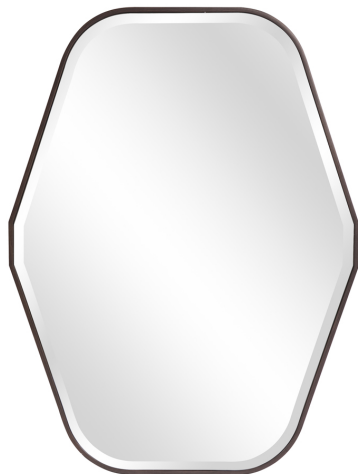

Mirrors

MHE8054 – Delmar Mirror

Our Delmar Mirror features a stylized octagonal mirror trimmed in a thin wood frame. The simplicity of the frame really lets the unique shape of the piece shine. It is finished in a dark espresso brown stain. "D" Rings are attached to the back of the mirror making it ready to hang right out of the box! This mirror can only be hung vertically. A simple bevel on the mirror adds to its style and beauty.

Specifications

Material Wood

Finish Espresso Stained Wood

Outer Dimensions 29" x 39" x 1.1/2"

Inner Dimensions 28" x 38"

Package Dimensions 44 x 34 x 3

Country of Origin CHINA

<https://www.mdcwall.com/go/sku/MHE8054>