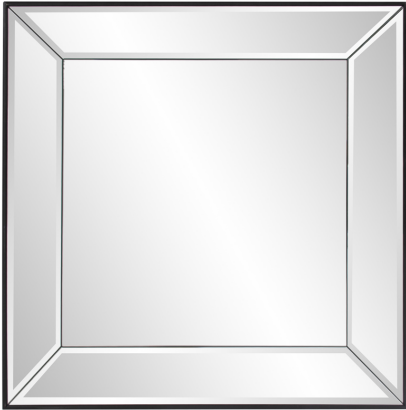

Mirrors

MHE8078 – Vogue Square Mirror

This striking piece features square mirrored frame that is pitched, flaring away from the wall. Each mirrored section is beveled adding to its style and beauty. It is a perfect focal point for an entryway, bathroom, bedroom or any room in your home. D-rings are affixed to the back of the mirror so it is ready to hang right out of the box! The Vogue Mirror can be hung as a square or diamond.

Specifications

Material Glass & Wood

Finish Mirrored

Outer Dimensions 30" x 30" x 3"

Inner Dimensions 22" x 22"

Package Dimensions 36 x 36 x 6

Country of Origin CHINA

<https://www.mdcwall.com/go/sku/MHE8078>