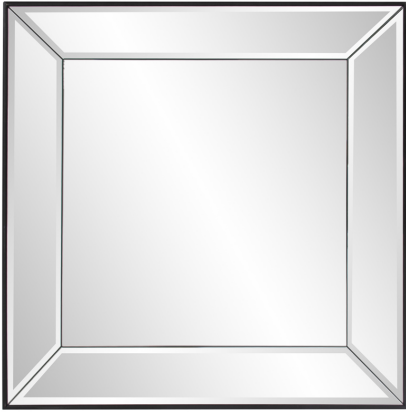

# Mirrors

## MHE8078 – Vogue Square Mirror

This striking piece features square mirrored frame that is pitched, flaring away from the wall. Each mirrored section is beveled adding to its style and beauty. It is a perfect focal point for an entryway, bathroom, bedroom or any room in your home. D-rings are affixed to the back of the mirror so it is ready to hang right out of the box! The Vogue Mirror can be hung as a square or diamond.

### Specifications

Material Glass & Wood

Finish Mirrored

Outer Dimensions 30" x 30" x 3"

Inner Dimensions 22" x 22"

Package Dimensions 36 x 36 x 6

Country of Origin CHINA

<https://www.mdcwall.com/go/sku/MHE8078>