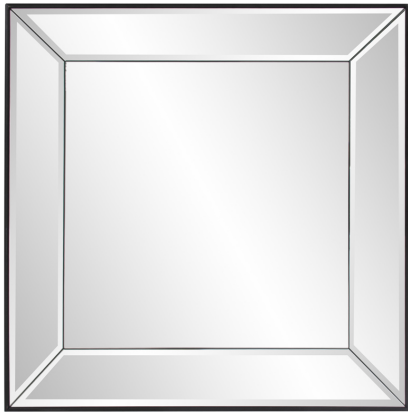

Mirrors

MHE8078 – Vogue Square Mirror

This striking piece features square mirrored frame that is pitched, flaring away from the wall. Each mirrored section is beveled adding to its style and beauty. It is a perfect focal point for an entryway, bathroom, bedroom or any room in your home. D-rings are affixed to the back of the mirror so it is ready to hang right out of the box! The Vogue Mirror can be hung as a square or diamond.

Specifications

Material Glass & Wood

Finish Mirrored

Outer Dimensions 30" x 30" x 3"

Inner Dimensions 22" x 22"

Package Dimensions 36 x 36 x 6

Country of Origin CHINA

<https://www.mdcwall.com/go/sku/MHE8078>