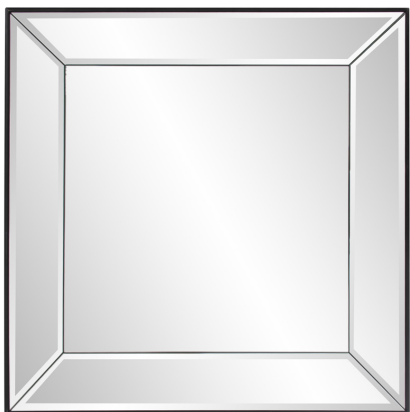

Mirrors

MHE8078 – Vogue Square Mirror

This striking piece features square mirrored frame that is pitched, flaring away from the wall. Each mirrored section is beveled adding to its style and beauty. It is a perfect focal point for an entryway, bathroom, bedroom or any room in your home. D-rings are affixed to the back of the mirror so it is ready to hang right out of the box! The Vogue Mirror can be hung as a square or diamond.

Specifications

Material Glass & Wood

Finish Mirrored

Outer Dimensions 30" x 30" x 3"

Inner Dimensions 22" x 22"

Package Dimensions 36 x 36 x 6

Country of Origin CHINA

<https://www.mdcwall.com/go/sku/MHE8078>