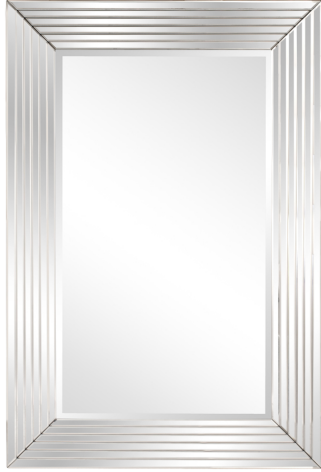

Mirrors

MHE8085 – Lenox Mirror

Our Lenox Mirror features a rectangular frame of beveled mirrored bands that step inward and produce the most amazing reflections of light and color. The glass mirror is beveled for added style. It is a perfect focal point for an entryway, bathroom, bedroom or any room in your home. D-rings are affixed to the back of the mirror so it is ready to hang right out of the box in either a horizontal or vertical orientation!

Specifications

Material Glass

Finish Mirrored

Outer Dimensions 39.3/4" x 59.1/2" x 2"

Inner Dimensions 27" x 47"

Package Dimensions 65 x 45 x 6

Country of Origin CHINA

<https://www.mdcwall.com/go/sku/MHE8085>