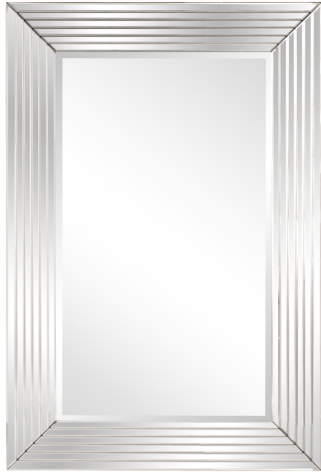

# Mirrors

## MHE8085 – Lenox Mirror

Our Lenox Mirror features a rectangular frame of beveled mirrored bands that step inward and produce the most amazing reflections of light and color. The glass mirror is beveled for added style. It is a perfect focal point for an entryway, bathroom, bedroom or any room in your home. D-rings are affixed to the back of the mirror so it is ready to hang right out of the box in either a horizontal or vertical orientation!

### Specifications

Material Glass

Finish Mirrored

Outer Dimensions 39.3/4" x 59.1/2" x 2"

Inner Dimensions 27" x 47"

Package Dimensions 65 x 45 x 6

Country of Origin CHINA

<https://www.mdcwall.com/go/sku/MHE8085>