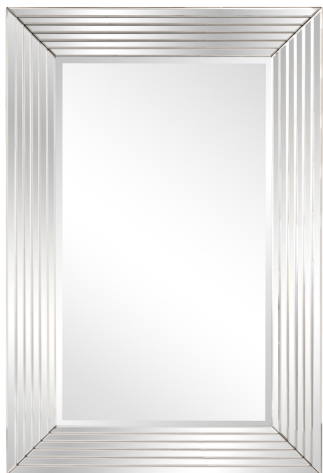

# Mirrors

## MHE8085 – Lenox Mirror

Our Lenox Mirror features a rectangular frame of beveled mirrored bands that step inward and produce the most amazing reflections of light and color. The glass mirror is beveled for added style. It is a perfect focal point for an entryway, bathroom, bedroom or any room in your home. D-rings are affixed to the back of the mirror so it is ready to hang right out of the box in either a horizontal or vertical orientation!

### Specifications

Material Glass

Finish Mirrored

Outer Dimensions 39.3/4" x 59.1/2" x 2"

Inner Dimensions 27" x 47"

Package Dimensions 65 x 45 x 6

Country of Origin CHINA

<https://www.mdcwall.com/go/sku/MHE8085>