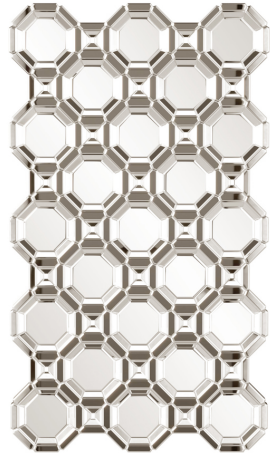

Mirrors

MHE8090 – Crawford Mirror

Specifications

Material Glass

Finish Mirrored

Outer Dimensions 43" x 75" x 2"

Inner Dimensions N/A

Package Dimensions 80 x 49 x 6

Country of Origin CHINA

<https://www.mdcwall.com/go/sku/MHE8090>