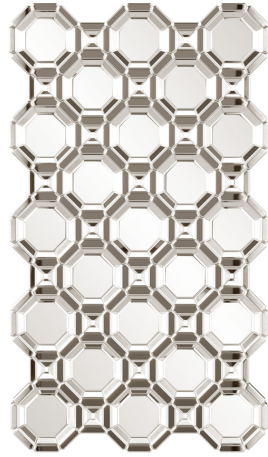

Mirrors

MHE8090 – Crawford Mirror

Our Crawford Mirror is a stunning piece. Deep mirrored octagons are arranged in an offset tile pattern creating a work of functional art. Each mirrored octagon has a mirrored frame. All these mirrors make for the most amazing reflections of light and color. This stunning piece would be a great addition to any room. Alone or in multiples, it is a perfect focal point for an entryway, bathroom, bedroom or any room in your home. Even though it is large enough to be a floor mirror, D-rings are affixed to the back of the mirror so it is ready to hang right out of the box in either a vertical or horizontal orientation!

Specifications

Material Glass

Finish Mirrored

Outer Dimensions 43" x 75" x 2"

Inner Dimensions N/A

Package Dimensions 80 x 49 x 6

Country of Origin CHINA

<https://www.mdcwall.com/go/sku/MHE8090>