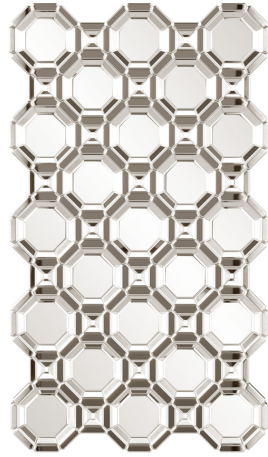

# Mirrors

## MHE8090 – Crawford Mirror

Our Crawford Mirror is a stunning piece. Deep mirrored octagons are arranged in an offset tile pattern creating a work of functional art. Each mirrored octagon has a mirrored frame. All these mirrors make for the most amazing reflections of light and color. This stunning piece would be a great addition to any room. Alone or in multiples, it is a perfect focal point for an entryway, bathroom, bedroom or any room in your home. Even though it is large enough to be a floor mirror, D-rings are affixed to the back of the mirror so it is ready to hang right out of the box in either a vertical or horizontal orientation!

### Specifications

Material Glass

Finish Mirrored

Outer Dimensions 43" x 75" x 2"

Inner Dimensions N/A

Package Dimensions 80 x 49 x 6

Country of Origin CHINA

<https://www.mdcwall.com/go/sku/MHE8090>