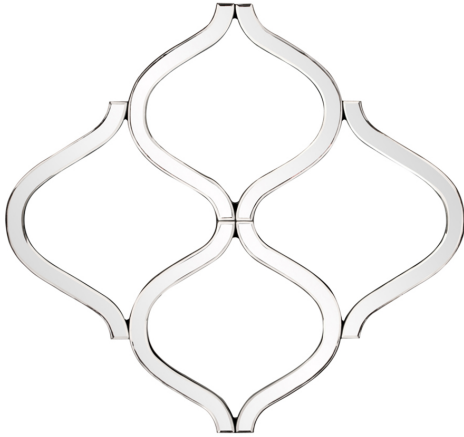

Mirrors

MHE8103 – Lattice Mirror

The Lattice Mirror is a dazzling piece of curved, geometric shaped mirrored functional art. The piece is made up of a network of interlocking mirrored curvy shapes creating a lovely open work, lattice design. On its own or in multiples, the Lattice Mirror is a perfect accent piece for an entryway, bathroom, bedroom or any room in your home. D-rings are affixed to the back of the mirror so it is ready to hang right out of the box in a square or diamond orientation! Each mirrored panel on this piece has a small bevel adding to its beauty and style.

Specifications

Material Glass & Wood

Finish Mirrored

Outer Dimensions 27" x 29" x 1"

Package Dimensions 29 x 28 x 3

Country of Origin CHINA

<https://www.mdcwall.com/go/sku/MHE8103>