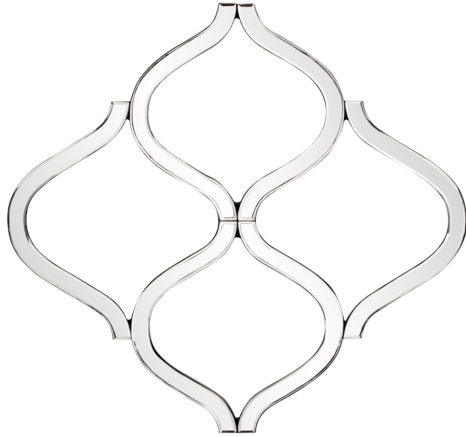

Mirrors

MHE8103 – Lattice Mirror

The Lattice Mirror is a dazzling piece of curved, geometric shaped mirrored functional art. The piece is made up of a network of interlocking mirrored curvy shapes creating a lovely open work, lattice design. On its own or in multiples, the Lattice Mirror is a perfect accent piece for an entryway, bathroom, bedroom or any room in your home. D-rings are affixed to the back of the mirror so it is ready to hang right out of the box in a square or diamond orientation! Each mirrored panel on this piece has a small bevel adding to its beauty and style.

Specifications

Material Glass & Wood

Finish Mirrored

Outer Dimensions 27" x 29" x 1"

Package Dimensions 29 x 28 x 3

Country of Origin CHINA

<https://www.mdcwall.com/go/sku/MHE8103>