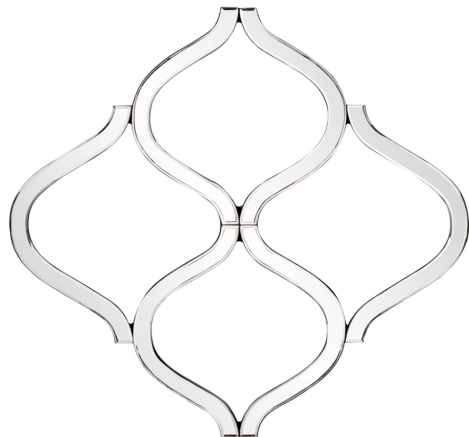

# Mirrors

## MHE8103 – Lattice Mirror

The Lattice Mirror is a dazzling piece of curved, geometric shaped mirrored functional art. The piece is made up of a network of interlocking mirrored curvy shapes creating a lovely open work, lattice design. On its own or in multiples, the Lattice Mirror is a perfect accent piece for an entryway, bathroom, bedroom or any room in your home. D-rings are affixed to the back of the mirror so it is ready to hang right out of the box in a square or diamond orientation! Each mirrored panel on this piece has a small bevel adding to its beauty and style.

### Specifications

Material Glass & Wood

Finish Mirrored

Outer Dimensions 27" x 29" x 1"

Package Dimensions 29 x 28 x 3

Country of Origin CHINA

<https://www.mdcwall.com/go/sku/MHE8103>