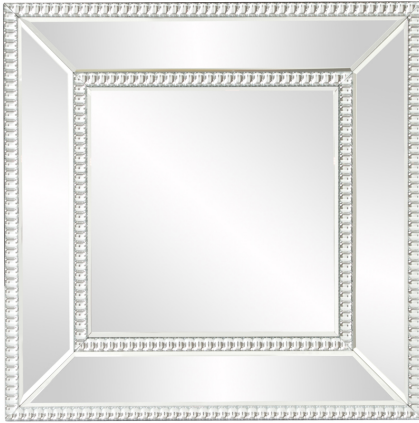

Mirrors

MHE8107 – Bijou Mirror

Our Bijou Mirror features a square mirrored frame that offers the most amazing reflections of light and color. Each mirrored panel has a small bevel adding to its beauty and style. The piece is then trimmed in a beaded glass border. D-rings are affixed to the back of the mirror so it is ready to hang right out of the box in either a square or diamond orientation! Alone or in multiples, the Bijou Mirror will add a glamorous touch to any room in your home.

Specifications

Material Glass

Finish Mirrored

Outer Dimensions 20" x 20" x 1"

Inner Dimensions 12" x 12"

Package Dimensions 26 x 25 x 4

Country of Origin CHINA

<https://www.mdcwall.com/go/sku/MHE8107>