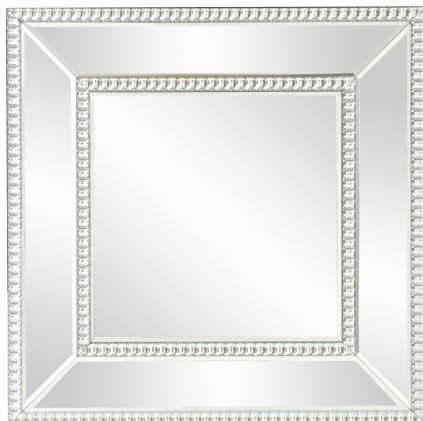

# Mirrors

MHE8107 – Bijou Mirror

## Specifications

Material Glass

Finish Mirrored

Outer Dimensions 20" x 20" x 1"

Inner Dimensions 12" x 12"

Package Dimensions 26 x 25 x 4

Country of Origin CHINA

<https://www.mdcwall.com/go/sku/MHE8107>