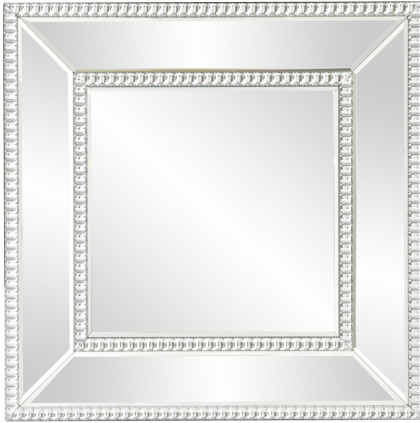

Mirrors

MHE8107 – Bijou Mirror

Our Bijou Mirror features a square mirrored frame that offers the most amazing reflections of light and color. Each mirrored panel has a small bevel adding to its beauty and style. The piece is then trimmed in a beaded glass border. D-rings are affixed to the back of the mirror so it is ready to hang right out of the box in either a square or diamond orientation! Alone or in multiples, the Bijou Mirror will add a glamorous touch to any room in your home.

Specifications

Material Glass

Finish Mirrored

Outer Dimensions 20" x 20" x 1"

Inner Dimensions 12" x 12"

Package Dimensions 26 x 25 x 4

Country of Origin CHINA

<https://www.mdcwall.com/go/sku/MHE8107>