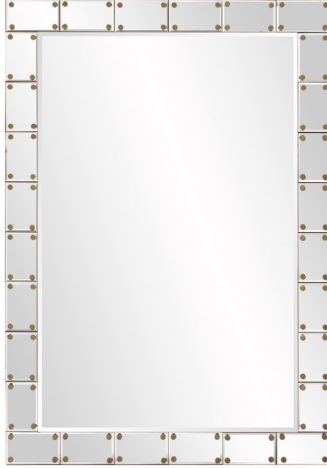

Mirrors

MHE8131 – Remington Mirror

The Remington Mirror is a Contemporary piece featuring a frame composed of clear mirrored tiles that surround the central mirror. Each tile is adorned with flat bronze studs. It is a perfect focal point for an entryway, bathroom, bedroom or any room in your home. D-rings are affixed to the back of the mirror so it is ready to hang right out of the box! Each mirrored tile on this piece has a bevel adding to its beauty and style. The Remington Mirror can be hung vertically or horizontally.

Specifications

Material Glass & Wood

Finish Mirrored

Outer Dimensions 27.1/2" x 39.1/2" x 1/2"

Inner Dimensions 22" x 34"

Package Dimensions 45 x 34 x 4

Country of Origin CHINA

<https://www.mdcwall.com/go/sku/MHE8131>