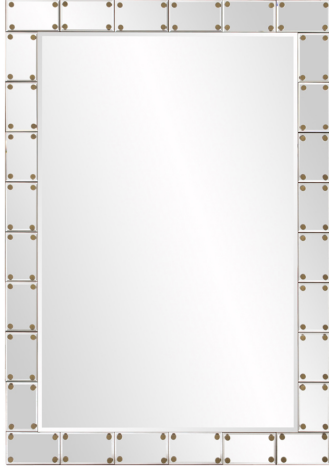

Mirrors

MHE8131 – Remington Mirror

The Remington Mirror is a Contemporary piece featuring a frame composed of clear mirrored tiles that surround the central mirror. Each tile is adorned with flat bronze studs. It is a perfect focal point for an entryway, bathroom, bedroom or any room in your home. D-rings are affixed to the back of the mirror so it is ready to hang right out of the box! Each mirrored tile on this piece has a bevel adding to its beauty and style. The Remington Mirror can be hung vertically or horizontally.

Specifications

Material Glass & Wood

Finish Mirrored

Outer Dimensions 27.1/2" x 39.1/2" x 1/2"

Inner Dimensions 22" x 34"

Package Dimensions 45 x 34 x 4

Country of Origin CHINA

<https://www.mdcwall.com/go/sku/MHE8131>