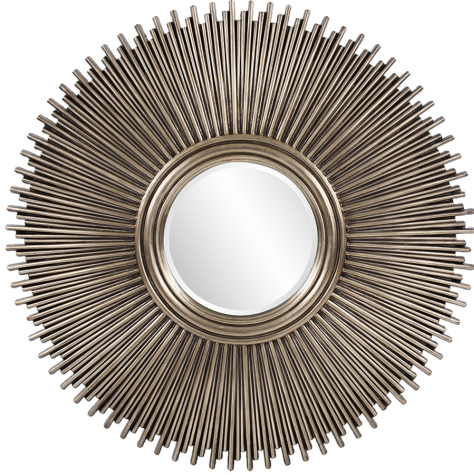

# Mirrors

## MHE8191 – Singapore Mirror

This large round mirror features an arrangement of rods that create a dramatic starburst effect. It is finished in a striking, Contemporary silver leaf. The Singapore Mirror is a perfect focal point for an entryway, bathroom, bedroom or any room in your home. D-rings are affixed to the back of the mirror so it is ready to hang right out of the box! The glass on the piece is beveled adding to its style and beauty.

### Specifications

Material Polyurethane

Finish Silver Leaf

Outer Dimensions 50" Diameter x 1"

Inner Dimensions 16" Diameter

Package Dimensions 57 x 57 x 4

Country of Origin CHINA

<https://www.mdcwall.com/go/sku/MHE8191>