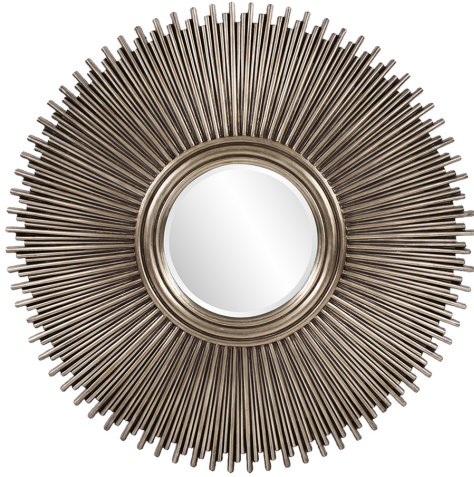

# Mirrors

## MHE8191 – Singapore Mirror

### Specifications

Material Polyurethane

Finish Silver Leaf

Outer Dimensions 50" Diameter x 1"

Inner Dimensions 16" Diameter

Package Dimensions 57 x 57 x 4

Country of Origin CHINA

<https://www.mdcwall.com/go/sku/MHE8191>