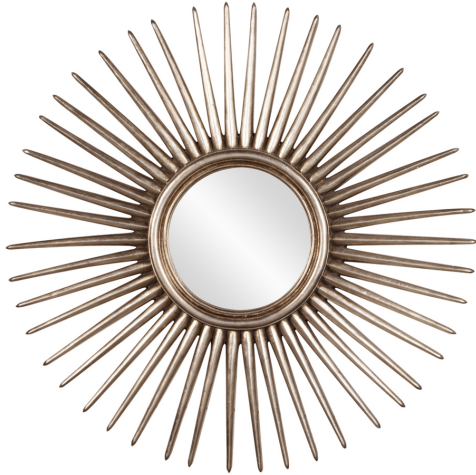

Mirrors

MHE8194 – Cascade Mirror

Specifications

Material Polyresin

Finish Silver Leaf

Outer Dimensions 30.1/2" Diameter x 2"

Inner Dimensions 9" Diameter

Package Dimensions 36 x 36 x 4