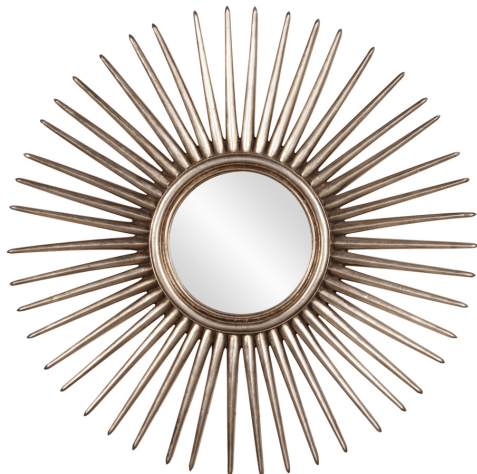

Mirrors

MHE8194 – Cascade Mirror

The Cascade Mirror is a gorgeous piece. It is fashioned with an Art Deco flair. The main frame is round with bars radiating from the piece to form a starburst pattern. It is then finished in a lovely silver leaf. It is a perfect focal point for an entryway, bathroom, bedroom or any room in your home. D-rings are affixed to the back of the mirror so it is ready to hang right out of the box! The mirror on this piece is NOT beveled.

Specifications

Material Polyresin

Finish Silver Leaf

Outer Dimensions 30.1/2" Diameter x 2"

Inner Dimensions 9" Diameter

Package Dimensions 36 x 36 x 4

Country of Origin CHINA

<https://www.mdcwall.com/go/sku/MHE8194>