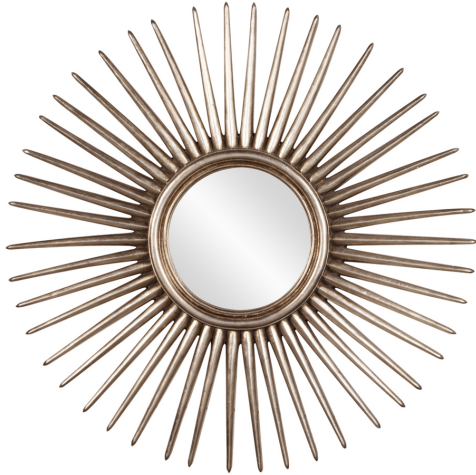

Mirrors

MHE8194 – Cascade Mirror

The Cascade Mirror is a gorgeous piece. It is fashioned with an Art Deco flair. The main frame is round with bars radiating from the piece to form a starburst pattern. It is then finished in a lovely silver leaf. It is a perfect focal point for an entryway, bathroom, bedroom or any room in your home. D-rings are affixed to the back of the mirror so it is ready to hang right out of the box! The mirror on this piece is NOT beveled.

Specifications

Material Polyresin

Finish Silver Leaf

Outer Dimensions 30.1/2" Diameter x 2"

Inner Dimensions 9" Diameter

Package Dimensions 36 x 36 x 4

Country of Origin CHINA

<https://www.mdcwall.com/go/sku/MHE8194>