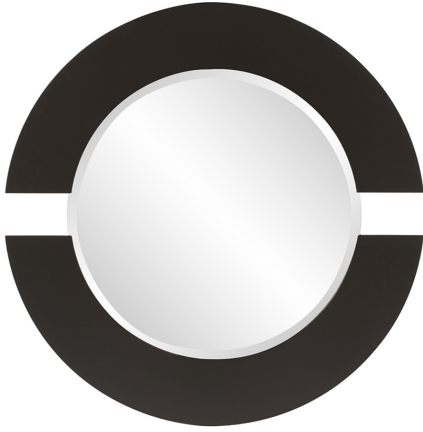

# Mirrors

## MHE8212 – Orbit Charcoal Mirror

Our Orbit Mirror is an interesting piece. It features a round wood frame that is divided into 2 sections creating a halo around the mirror. It is then finished in a dark matte charcoal gray. The Orbit Mirror is a perfect focal point for an entryway, bathroom, bedroom or any room in your home. D-rings are affixed to the back of the mirror so it is ready to hang right out of the box! The mirrored glass on this piece has a bevel adding to its beauty and style. It is also available in silver and copper.

### Specifications

Material Wood

Finish Matte Black

Outer Dimensions 38" Diameter x 1"

Inner Dimensions 26.1/2" Diameter

Package Dimensions 43 x 43 x 3

Country of Origin CHINA

<https://www.mdcwall.com/go/sku/MHE8212>