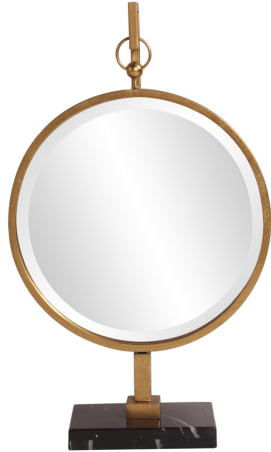

Mirrors

MHE8214 – Medallion Gold Mirror

Specifications

Material Metal

Finish Gold Leaf

Outer Dimensions 18"w x 30"h x 7"d

Inner Dimensions 17" Diameter

Package Dimensions 32 x 21 x 6

Country of Origin CHINA

<https://www.mdcwall.com/go/sku/MHE8214>