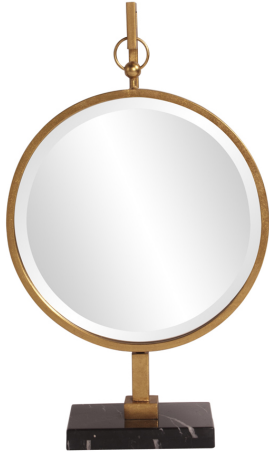

Mirrors

MHE8214 – Medallion Gold Mirror

Our Medallion Mirror is a sophisticated piece that sits on your table instead of your wall. A round, gold framed mirror hangs from a matching fixture with a black marble base. Also available in silver #11212. From Contemporary, to Art Deco; from Transitional to a Scandinavian look, plus everything in between this piece is sure to fit right into your decor. Alone or in multiples, the Medallion Mirror is a perfect accent piece for console tables, book shelves, entryways or any room in your home.

Specifications

Material Metal

Finish Gold Leaf

Outer Dimensions 18"w x 30"h x 7"d

Inner Dimensions 17" Diameter

Package Dimensions 32 x 21 x 6

Country of Origin CHINA

<https://www.mdcwall.com/go/sku/MHE8214>