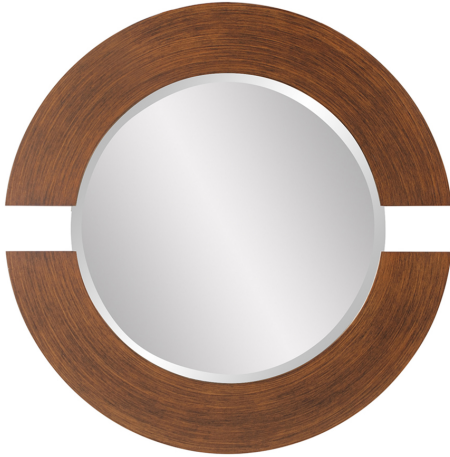

# Mirrors

## MHE8216 – Orbit Mirror

Our Orbit Mirror is an interesting piece. It features a round wood frame that is divided into 2 sections creating a halo around the mirror. It is then finished in a rich burnished copper. The Orbit Mirror is a perfect focal point for an entryway, bathroom, bedroom or any room in your home. D-rings are affixed to the back of the mirror so it is ready to hang right out of the box! The mirrored glass on this piece has a bevel adding to its beauty and style. It is also available in a lovely silver leaf.

### Specifications

Material Wood

Finish Burnished Copper

Outer Dimensions 38" Diameter x 1"

Inner Dimensions 27" Diameter

Package Dimensions 43 x 43 x 4

Country of Origin CHINA

<https://www.mdcwall.com/go/sku/MHE8216>