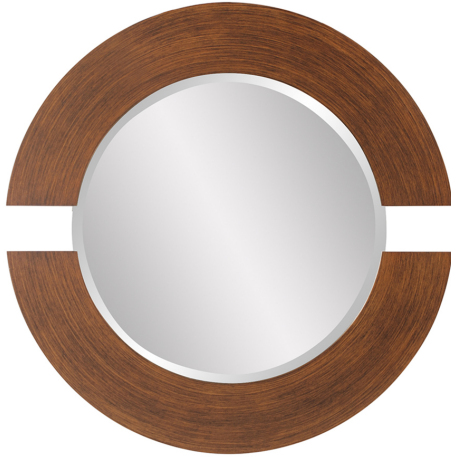

Mirrors

MHE8216 – Orbit Mirror

Our Orbit Mirror is an interesting piece. It features a round wood frame that is divided into 2 sections creating a halo around the mirror. It is then finished in a rich burnished copper. The Orbit Mirror is a perfect focal point for an entryway, bathroom, bedroom or any room in your home. D-rings are affixed to the back of the mirror so it is ready to hang right out of the box! The mirrored glass on this piece has a bevel adding to its beauty and style. It is also available in a lovely silver leaf.

Specifications

Material Wood

Finish Burnished Copper

Outer Dimensions 38" Diameter x 1"

Inner Dimensions 27" Diameter

Package Dimensions 43 x 43 x 4

Country of Origin CHINA

<https://www.mdcwall.com/go/sku/MHE8216>