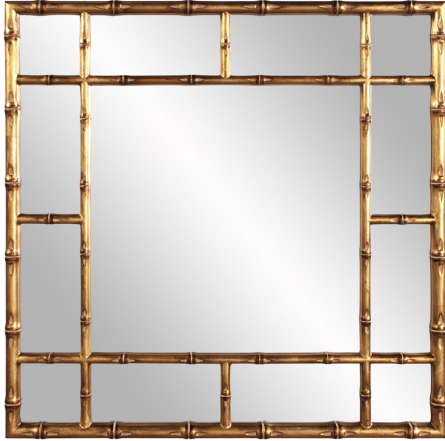

# Mirrors

## MHE8230 – Bamboo Mirror

Our Bamboo Mirror features a square frame fashioned to look like bamboo rods. It is then finished in our country gold. Its sleek style makes this mirror a favorite for bringing some flair to your decor. This simple yet stunning piece would be a great addition to any room. Alone or in multiples, it is a perfect focal point for an entryway, bathroom, bedroom or any room in your home. D-rings are affixed to the back of the mirror so it is ready to hang right out of the box in either a square or diamond orientation! Also available in silver.

### Specifications

Material Polyurethane

Finish Country Gold

Outer Dimensions 40" x 40" x 2"

Inner Dimensions 24" x 24"

Package Dimensions 46 x 45 x 5

Country of Origin CHINA

<https://www.mdcwall.com/go/sku/MHE8230>