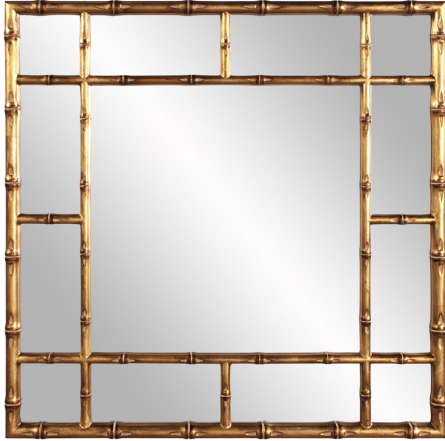

Mirrors

MHE8230 – Bamboo Mirror

Our Bamboo Mirror features a square frame fashioned to look like bamboo rods. It is then finished in our country gold. Its sleek style makes this mirror a favorite for bringing some flair to your decor. This simple yet stunning piece would be a great addition to any room. Alone or in multiples, it is a perfect focal point for an entryway, bathroom, bedroom or any room in your home. D-rings are affixed to the back of the mirror so it is ready to hang right out of the box in either a square or diamond orientation! Also available in silver.

Specifications

Material Polyurethane

Finish Country Gold

Outer Dimensions 40" x 40" x 2"

Inner Dimensions 24" x 24"

Package Dimensions 46 x 45 x 5

Country of Origin CHINA

<https://www.mdcwall.com/go/sku/MHE8230>