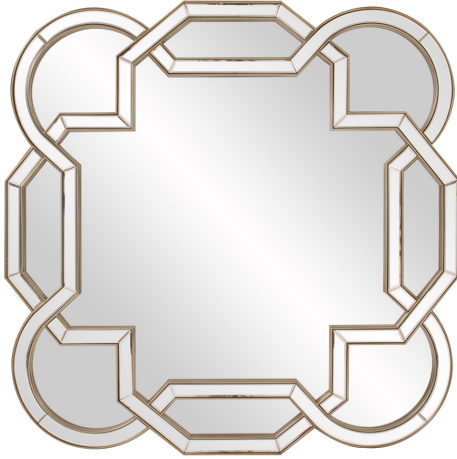

# Mirrors

## MHE8256 – Aleena Mirror

Our Aleena Mirror is a gorgeous piece. It is composed of intertwining mirrored sections that gracefully form a scalloped octagonal shape. The frame is then trimmed in champagne silver leaf. The end result is a striking piece perfect (but not limited) for your Modern, Art Deco or Traditional look. It is a perfect focal point for an entryway, bathroom, bedroom or any room in your home. D-rings are affixed to the back of the mirror so it is ready to hang right out of the box!

### Specifications

Material Glass & Wood

Finish Champagne Silver

Outer Dimensions 48" x 48" x 1.1/4"

Inner Dimensions 36" x 36"

Package Dimensions 56 x 54 x 7

Country of Origin CHINA

<https://www.mdcwall.com/go/sku/MHE8256>