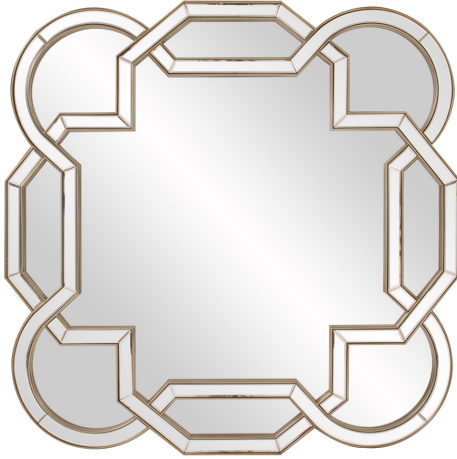

Mirrors

MHE8256 – Aleena Mirror

Our Aleena Mirror is a gorgeous piece. It is composed of intertwining mirrored sections that gracefully form a scalloped octagonal shape. The frame is then trimmed in champagne silver leaf. The end result is a striking piece perfect (but not limited) for your Modern, Art Deco or Traditional look. It is a perfect focal point for an entryway, bathroom, bedroom or any room in your home. D-rings are affixed to the back of the mirror so it is ready to hang right out of the box!

Specifications

Material Glass & Wood

Finish Champagne Silver

Outer Dimensions 48" x 48" x 1.1/4"

Inner Dimensions 36" x 36"

Package Dimensions 56 x 54 x 7

Country of Origin CHINA

<https://www.mdcwall.com/go/sku/MHE8256>