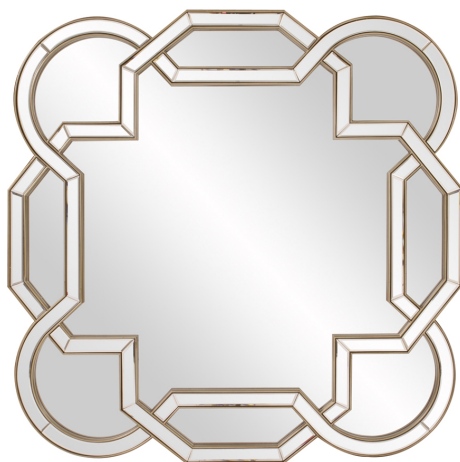

Mirrors

MHE8256 – Aleena Mirror

Specifications

Material Glass & Wood

Finish Champagne Silver

Outer Dimensions 48" x 48" x 1.1/4"

Inner Dimensions 36" x 36"

Package Dimensions 56 x 54 x 7

Country of Origin CHINA

<https://www.mdcwall.com/go/sku/MHE8256>