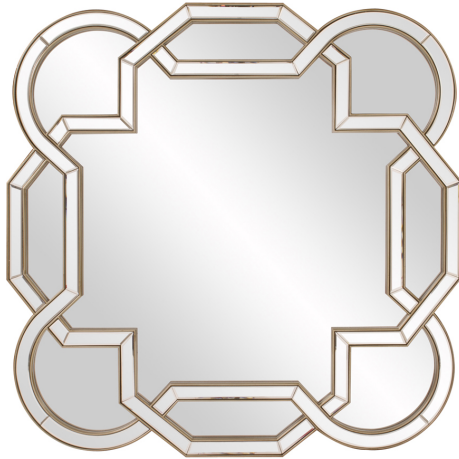

Mirrors

MHE8256 – Aleena Mirror

Our Aleena Mirror is a gorgeous piece. It is composed of intertwining mirrored sections that gracefully form a scalloped octagonal shape. The frame is then trimmed in champagne silver leaf. The end result is a striking piece perfect (but not limited) for your Modern, Art Deco or Traditional look. It is a perfect focal point for an entryway, bathroom, bedroom or any room in your home. D-rings are affixed to the back of the mirror so it is ready to hang right out of the box!

Specifications

Material Glass & Wood

Finish Champagne Silver

Outer Dimensions 48" x 48" x 1.1/4"

Inner Dimensions 36" x 36"

Package Dimensions 56 x 54 x 7

Country of Origin CHINA

<https://www.mdcwall.com/go/sku/MHE8256>