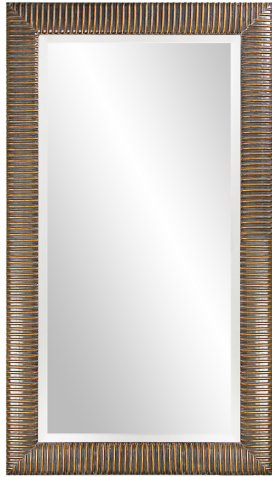

Mirrors

MHE8367 – Alexander Mirror

The Alexander Floor Mirror is a simple rectangular wood frame. It is characterized by a variegated bar pattern around the frame. It is then finished in an antique mottled copper with black accents giving the piece a contemporary 3D stripe effect. The Alexander Mirror is a perfect accent piece for an entryway, bathroom, bedroom or any room in your home. D-rings are affixed to the back of the mirror so it is ready to hang right out of the box in either a horizontal or vertical orientation! The mirrored glass on this piece is beveled adding to its beauty and style.

Specifications

<https://www.mdcwall.com/go/sku/MHE8367>

Material Wood

Finish Antique Copper

Outer Dimensions 46" x 82" x 1.1/2"

Inner Dimensions 35" x 70"

Package Dimensions 86 x 51 x 4

Country of Origin CHINA