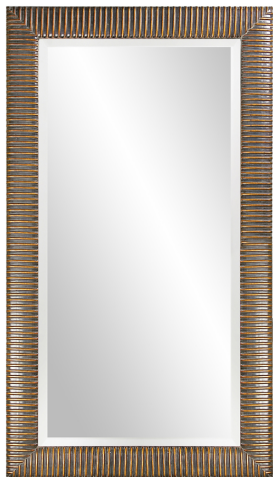

Mirrors

MHE8367 – Alexander Mirror

Specifications

Material Wood

Finish Antique Copper

Outer Dimensions 46" x 82" x 1.1/2"

Inner Dimensions 35" x 70"

Package Dimensions 86 x 51 x 4