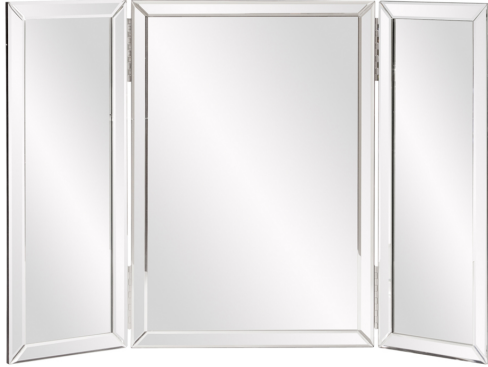

Mirrors

MHE8392 – Tripoli Mirror

Specifications

Material Glass & Wood

Finish Mirrored

Outer Dimensions 30.1/2"w x 7/8"d x 21.1/4"h

Inner Dimensions center mirror: 12.7/8"w x 18.7/8"h | side

mirrors: 5.1/8"w x 18.7/8"h

Package Dimensions 37 x 27 x 4

Country of Origin CHINA

<https://www.mdcwall.com/go/sku/MHE8392>