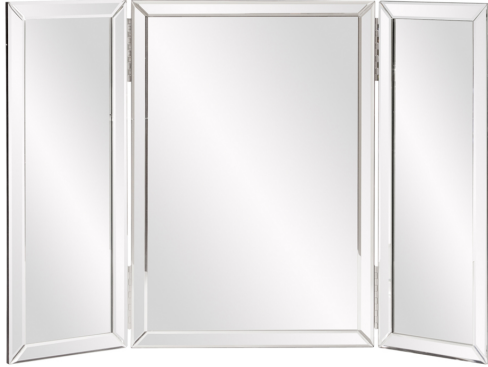

# Mirrors

## MHE8392 – Tripoli Mirror

### Specifications

Material Glass & Wood

Finish Mirrored

Outer Dimensions 30.1/2"w x 7/8"d x 21.1/4"h

Inner Dimensions center mirror: 12.7/8"w x 18.7/8"h | side

mirrors: 5.1/8"w x 18.7/8"h

Package Dimensions 37 x 27 x 4