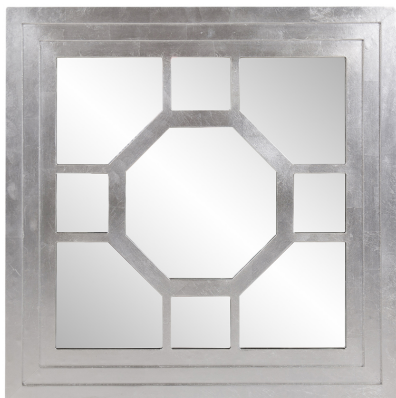

# Mirrors

## MHE8403 – Palmer Square Mirror

Our Palmer Mirror is a play on geometric shapes. A square wood frame encompasses an octagonal windowpane design. The piece is then updated in a silver leaf finish. Classic, yet sleek and contemporary for today's modern decor. D-rings are affixed to the back of the frame so that the mirror is ready to hang right out of the box in a square or diamond orientation! Also available in a larger size.

### Specifications

Material Wood

Finish Silver Leaf

Outer Dimensions 24" x 24" x 1.1/2"

Inner Dimensions 9.1/4" - octagon | 17.3/4" all

Package Dimensions 28 x 28 x 3.5

Country of Origin CHINA

<https://www.mdcwall.com/go/sku/MHE8403>