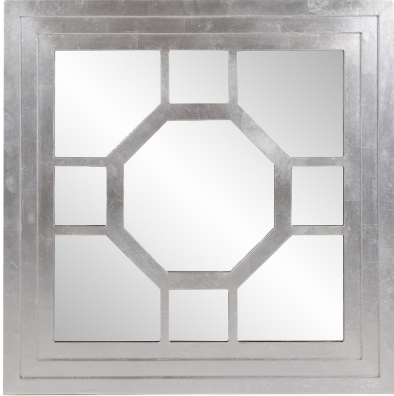

Mirrors

MHE8403 – Palmer Square Mirror

Specifications

Material Wood

Finish Silver Leaf

Outer Dimensions 24" x 24" x 1.1/2"

Inner Dimensions 9.1/4" - octagon | 17.3/4" all

Package Dimensions 28 x 28 x 3.5