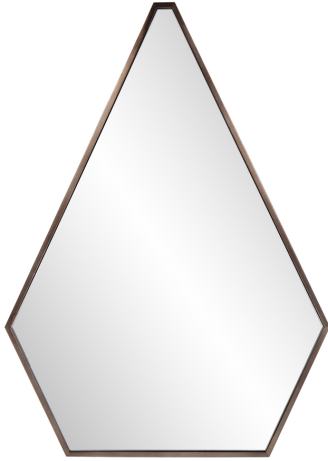

Mirrors

MHE8408 – Alto Mirror

Our Alto Mirror was designed with creative flexibility in mind. It features a 5 sided triangular shaped stainless steel frame in a brushed brass finish. Use as an individual accent mirror or arrange multiples on a wall for a dramatic focal point. "D" rings are affixed to the back of the frame so that the mirror can be hung right out of the box!

Specifications

Material Stainless Steel

Finish Brushed Brass

Outer Dimensions 24" x 33" x 1"

Inner Dimensions 22.1/4" x 32.3/4"

Country of Origin CHINA

<https://www.mdcwall.com/go/sku/MHE8408>