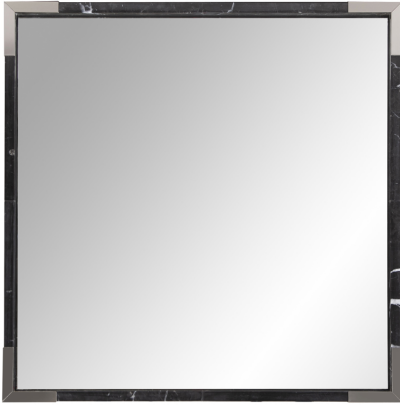

# Mirrors

## MHE8430 – Marcel Square Mirror

Simple, fluid lines of stainless steel combined with black marble was inspired by the timeless Art Deco era. Classic and contemporary converse to offer us this updated style for any decor. The square Marcel Mirror features a square frame of black marble trimmed with brushed silver stainless steel accents.

### Specifications

Material Mango Wood & Stainless Steel

Finish Black Marble with Stainless Steel Accents

Outer Dimensions 23" x 23" x 1.3/4"

Inner Dimensions 21.3/4" x 21.3/4"

Country of Origin CHINA

<https://www.mdcwall.com/go/sku/MHE8430>