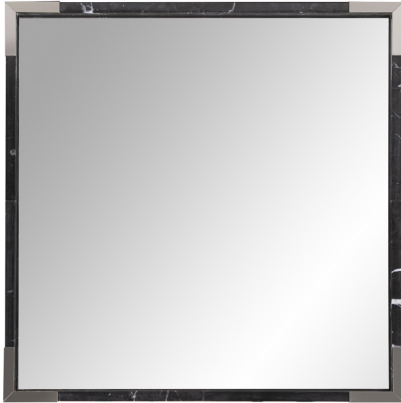

Mirrors

MHE8430 – Marcel Square Mirror

Simple, fluid lines of stainless steel combined with black marble was inspired by the timeless Art Deco era. Classic and contemporary converse to offer us this updated style for any decor. The square Marcel Mirror features a square frame of black marble trimmed with brushed silver stainless steel accents.

Specifications

Material Mango Wood & Stainless Steel

Finish Black Marble with Stainless Steel Accents

Outer Dimensions 23" x 23" x 1.3/4"

Inner Dimensions 21.3/4" x 21.3/4"

Country of Origin CHINA

<https://www.mdcwall.com/go/sku/MHE8430>