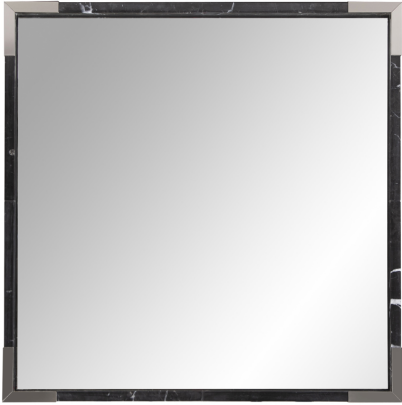

# Mirrors

## MHE8430 – Marcel Square Mirror

Simple, fluid lines of stainless steel combined with black marble was inspired by the timeless Art Deco era. Classic and contemporary converse to offer us this updated style for any decor. The square Marcel Mirror features a square frame of black marble trimmed with brushed silver stainless steel accents.

### Specifications

Material Mango Wood & Stainless Steel

Finish Black Marble with Stainless Steel Accents

Outer Dimensions 23" x 23" x 1.3/4"

Inner Dimensions 21.3/4" x 21.3/4"

Country of Origin CHINA

<https://www.mdcwall.com/go/sku/MHE8430>