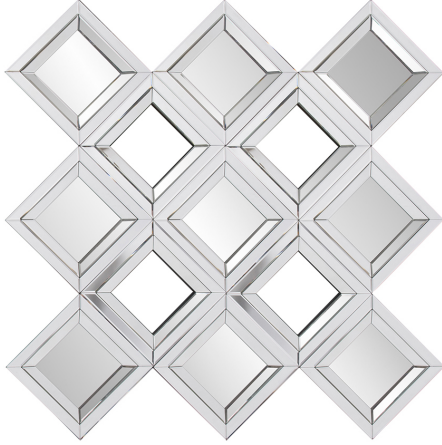

# Mirrors

## MHE8503 – Diamont Mirror

Our Diamont Mirror is a stunning piece. Faceted, diamond shaped mirrors are arranged in a windowpane style. All these mirrors make for the most amazing reflections of light and color. This stunning functional art piece would be a great addition to any room. Alone or in multiples, it is a perfect focal point for an entryway, bathroom, bedroom or any room in your home. D-rings are affixed to the back of the mirror so it is ready to hang right out of the box!

### Specifications

Material Glass

Finish Mirrored

Outer Dimensions 48" x 48" x 2"

Inner Dimensions 9" x 9" each

Package Dimensions 53 x 53 x 4

Country of Origin CHINA

<https://www.mdcwall.com/go/sku/MHE8503>