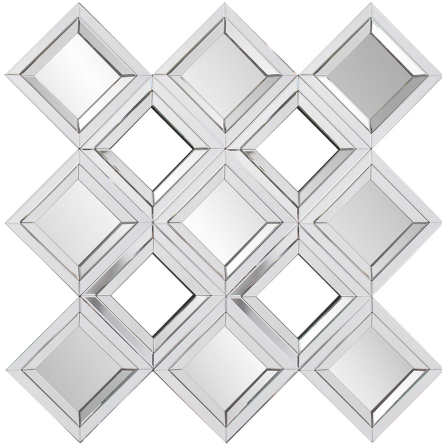

Mirrors

MHE8503 – Diamont Mirror

Our Diamont Mirror is a stunning piece. Faceted, diamond shaped mirrors are arranged in a windowpane style. All these mirrors make for the most amazing reflections of light and color. This stunning functional art piece would be a great addition to any room. Alone or in multiples, it is a perfect focal point for an entryway, bathroom, bedroom or any room in your home. D-rings are affixed to the back of the mirror so it is ready to hang right out of the box!

Specifications

Material Glass

Finish Mirrored

Outer Dimensions 48" x 48" x 2"

Inner Dimensions 9" x 9" each

Package Dimensions 53 x 53 x 4

Country of Origin CHINA

<https://www.mdcwall.com/go/sku/MHE8503>