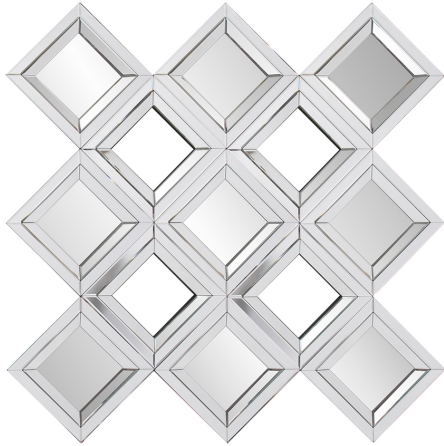

Mirrors

MHE8503 – Diamont Mirror

Our Diamont Mirror is a stunning piece. Faceted, diamond shaped mirrors are arranged in a windowpane style. All these mirrors make for the most amazing reflections of light and color. This stunning functional art piece would be a great addition to any room. Alone or in multiples, it is a perfect focal point for an entryway, bathroom, bedroom or any room in your home. D-rings are affixed to the back of the mirror so it is ready to hang right out of the box!

Specifications

Material Glass

Finish Mirrored

Outer Dimensions 48" x 48" x 2"

Inner Dimensions 9" x 9" each

Package Dimensions 53 x 53 x 4

Country of Origin CHINA

<https://www.mdcwall.com/go/sku/MHE8503>