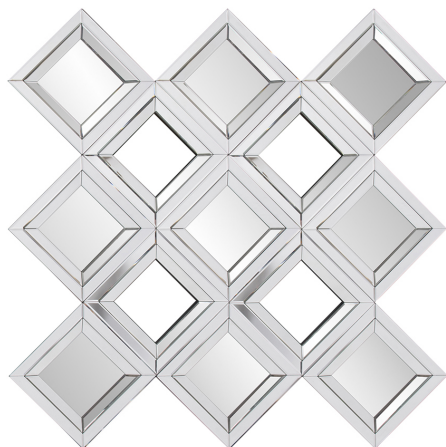

Mirrors

MHE8503 – Diamont Mirror

Specifications

Material Glass

Finish Mirrored

Outer Dimensions 48" x 48" x 2"

Inner Dimensions 9" x 9" each

Package Dimensions 53 x 53 x 4

Country of Origin CHINA

<https://www.mdcwall.com/go/sku/MHE8503>