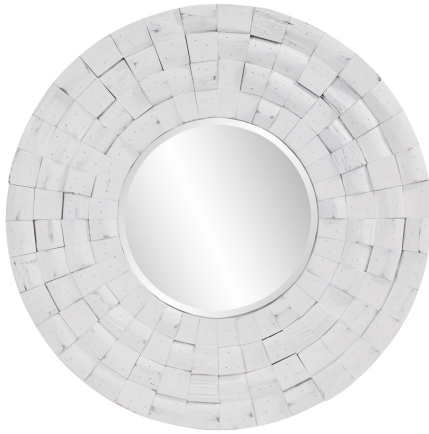

# Mirrors

## MHE8519 – Woodrow Round Mirror

Our Woodrow Mirror is a combination of natural wood and a simple white wash finish creating a sophisticated style of mirror. Rustic wood tiles are assembled onto a round frame. These white washed mirrors look totally at home in a comfortable coastal interior to a simple rustic country cottage. "D" rings are affixed to the back of the mirror so it is ready to hang right out of the box. Also available in a rectangular shape

### Specifications

Material Wood

Finish White Wash

Outer Dimensions 36" diameter x 1.3/4"

Inner Dimensions 17" diameter

Package Dimensions 43 x 43 x 6

Country of Origin CHINA

<https://www.mdcwall.com/go/sku/MHE8519>