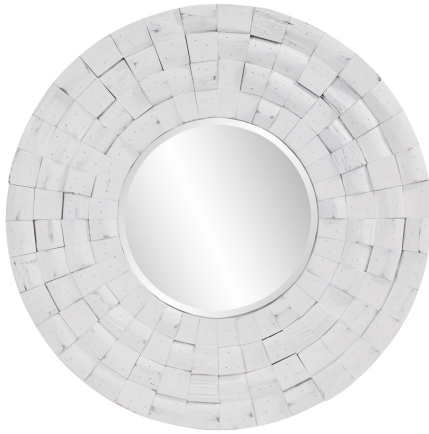

Mirrors

MHE8519 – Woodrow Round Mirror

Our Woodrow Mirror is a combination of natural wood and a simple white wash finish creating a sophisticated style of mirror. Rustic wood tiles are assembled onto a round frame. These white washed mirrors look totally at home in a comfortable coastal interior to a simple rustic country cottage. "D" rings are affixed to the back of the mirror so it is ready to hang right out of the box. Also available in a rectangular shape

Specifications

Material Wood

Finish White Wash

Outer Dimensions 36" diameter x 1.3/4"

Inner Dimensions 17" diameter

Package Dimensions 43 x 43 x 6

Country of Origin CHINA

<https://www.mdcwall.com/go/sku/MHE8519>