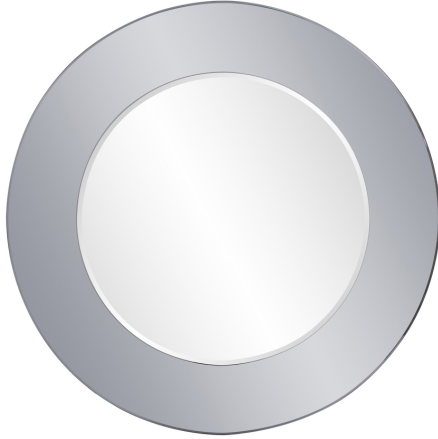

Mirrors

MHE8522 – Aurn Round Mirror

Our Aurn Mirror is a striking piece. It features a round frame of smoky gray mirrored glass. It is a perfect accent piece for an entryway, bathroom, bedroom or any room in your home. D-rings are affixed to the back of the mirror so it is ready to hang right out of the box! It is also available in a rectangular shape.

Specifications

Material Glass & Wood

Finish Smokey Gray Mirror

Outer Dimensions 47" diameter x 1"

Inner Dimensions 31" diameter

Package Dimensions 52 x 52 x 3

Country of Origin CHINA

<https://www.mdcwall.com/go/sku/MHE8522>