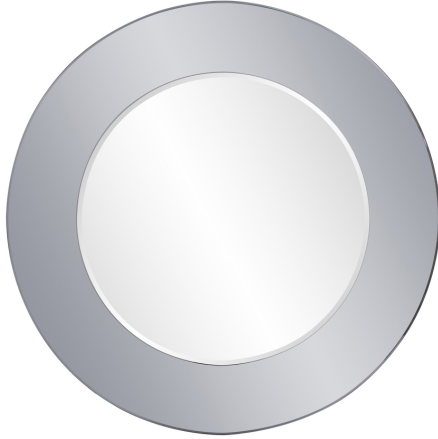

Mirrors

MHE8522 – Aurny Round Mirror

Our Aurny Mirror is a striking piece. It features a round frame of smoky gray mirrored glass. It is a perfect accent piece for an entryway, bathroom, bedroom or any room in your home. D-rings are affixed to the back of the mirror so it is ready to hang right out of the box! It is also available in a rectangular shape.

Specifications

Material Glass & Wood

Finish Smokey Gray Mirror

Outer Dimensions 47" diameter x 1"

Inner Dimensions 31" diameter

Package Dimensions 52 x 52 x 3

Country of Origin CHINA

<https://www.mdcwall.com/go/sku/MHE8522>