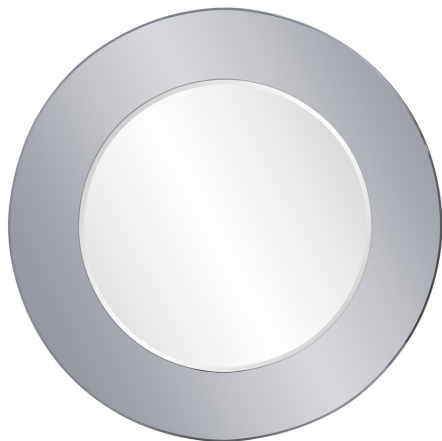

# Mirrors

## MHE8522 – Aurny Round Mirror

Our Aurny Mirror is a striking piece. It features a round frame of smoky gray mirrored glass. It is a perfect accent piece for an entryway, bathroom, bedroom or any room in your home. D-rings are affixed to the back of the mirror so it is ready to hang right out of the box! It is also available in a rectangular shape.

### Specifications

Material Glass & Wood

Finish Smokey Gray Mirror

Outer Dimensions 47" diameter x 1"

Inner Dimensions 31" diameter

Package Dimensions 52 x 52 x 3

Country of Origin CHINA

<https://www.mdcwall.com/go/sku/MHE8522>