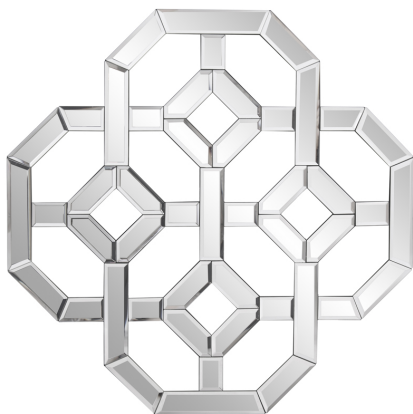

Mirrors

MHE8531 – Armonia Mirror

"Armonia" is Italian for the word harmony. The symmetry of the Armonia Mirror opens the imagination wide to a variety of installations. The intersecting lines and the beautiful beveled edges play off light and reflections at every angle creating a work of functional art. Whether singularly or in a well planned group, this design will become to valued asset to designers of all levels. D-rings are affixed to the back of the mirror so it is ready to hang right out of the box.

Specifications

Material Wood & Glass

Finish Mirrored

Outer Dimensions 20" x 20" x 3/4"

Package Dimensions 22 x 22 x 3

Country of Origin CHINA

<https://www.mdcwall.com/go/sku/MHE8531>