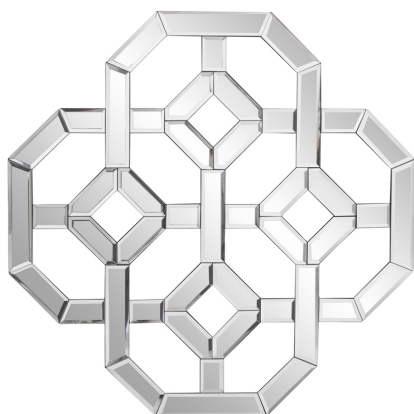

Mirrors

MHE8531 – Armonia Mirror

Specifications

Material Wood & Glass

Finish Mirrored

Outer Dimensions 20" x 20" x 3/4"

Package Dimensions 22 x 22 x 3

Country of Origin CHINA

<https://www.mdcwall.com/go/sku/MHE8531>