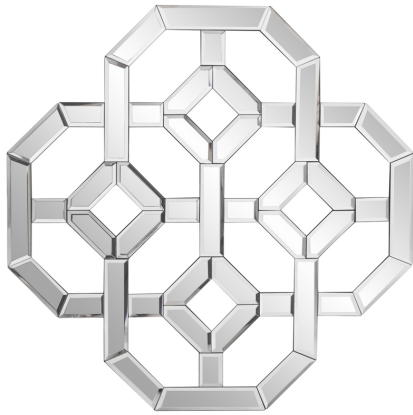

Mirrors

MHE8531 – Armonia Mirror

"Armonia" is Italian for the word harmony. The symmetry of the Armonia Mirror opens the imagination wide to a variety of installations. The intersecting lines and the beautiful beveled edges play off light and reflections at every angle creating a work of functional art. Whether singularly or in a well planned group, this design will become to valued asset to designers of all levels. D-rings are affixed to the back of the mirror so it is ready to hang right out of the box.

Specifications

Material Wood & Glass

Finish Mirrored

Outer Dimensions 20" x 20" x 3/4"

Package Dimensions 22 x 22 x 3

Country of Origin CHINA

<https://www.mdcwall.com/go/sku/MHE8531>