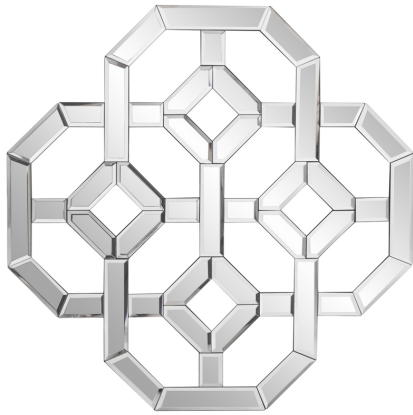

# Mirrors

## MHE8531 – Armonia Mirror

"Armonia" is Italian for the word harmony. The symmetry of the Armonia Mirror opens the imagination wide to a variety of installations. The intersecting lines and the beautiful beveled edges play off light and reflections at every angle creating a work of functional art. Whether singularly or in a well planned group, this design will become to valued asset to designers of all levels. D-rings are affixed to the back of the mirror so it is ready to hang right out of the box.

### Specifications

Material Wood & Glass

Finish Mirrored

Outer Dimensions 20" x 20" x 3/4"

Package Dimensions 22 x 22 x 3

Country of Origin CHINA

<https://www.mdcwall.com/go/sku/MHE8531>