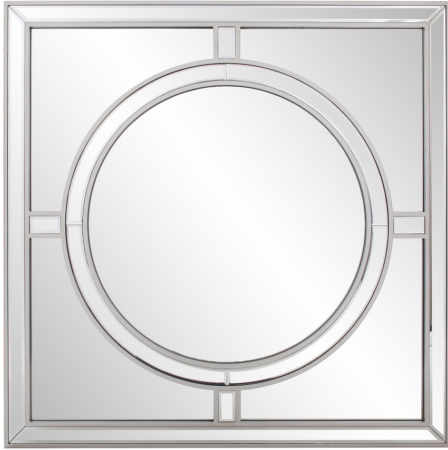

Mirrors

MHE8540 – Arwen Large Square Mirror

Our Arwen Mirror is a gorgeous piece. It is composed of a simple square shape with a round central design creating a windowpane look. The frame is then trimmed in champagne silver leaf. The end result is a striking piece perfect (but not limited) for your Modern, Art Deco or Traditional look. Alone or in a group on the wall, it is a perfect focal point for an entryway, bathroom, bedroom or any room in your home. D-rings are affixed to the back of the mirror so it is ready to hang right out of the box!

Specifications

Material Wood

Finish Champagne Silver

Outer Dimensions 40" x 40" x 1"

Inner Dimensions 24.1/2" Diameter

Package Dimensions 47 x 47 x 5

Country of Origin CHINA

<https://www.mdcwall.com/go/sku/MHE8540>