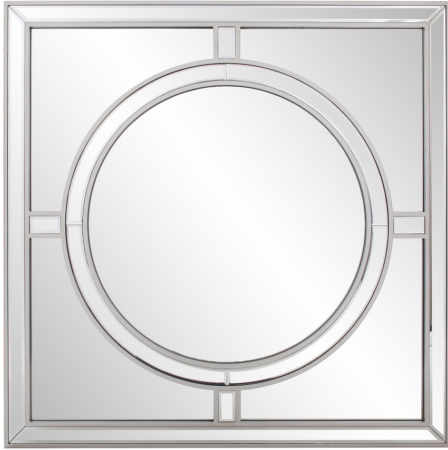

# Mirrors

## MHE8540 – Arwen Large Square Mirror

### Specifications

Material Wood

Finish Champagne Silver

Outer Dimensions 40" x 40" x 1"

Inner Dimensions 24.1/2" Diameter

Package Dimensions 47 x 47 x 5

Country of Origin CHINA

<https://www.mdcwall.com/go/sku/MHE8540>