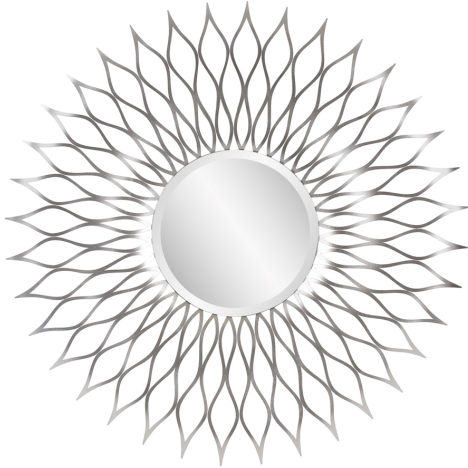

Mirrors

MHE8559 – Morocco Mirror

The Morocco Mirror is like a star plucked from the heavens. A silver webbed metal frame takes on a sunburst design. "D" rings are affixed to the back of the mirror so the piece is ready to hang right out of the box.

Specifications

Material Metal

Finish Silver

Outer Dimensions 50" Diameter x 1.1/2"

Inner Dimensions 18" Diameter

Package Dimensions 55 x 55 x 5

Country of Origin CHINA

<https://www.mdcwall.com/go/sku/MHE8559>