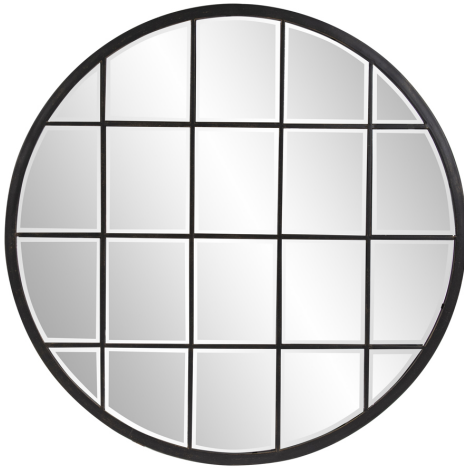

Mirrors

MHE8563 – Superior Round Oil Rubbed Bronze Mirror

The round Superior Mirror resembles a beautifully paneled window. The metal frame is finished in an oil rubbed bronze to perfectly accent your decor. It is a great focal point for an entryway, bathroom, bedroom or any room in your home. D-rings are affixed to the back of the mirror so it is ready to hang right out of the box! The mirrored glass on this piece is beveled.

Specifications

Material Metal

Finish Oil Rubbed Bronze

Outer Dimensions 36" Diameter x 1/2"

Inner Dimensions 34" diameter

Package Dimensions 38 x 38 x 4

Country of Origin CHINA

<https://www.mdcwall.com/go/sku/MHE8563>