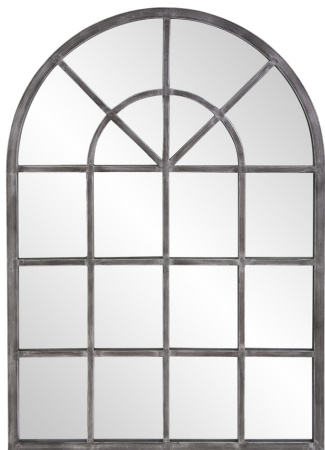

Mirrors

MHE8587 – Fenetre Silver Mirror

Specifications

Material Metal

Finish Antique Silver

Outer Dimensions 29" x 41" x 1"

Inner Dimensions 24" x 36"

Package Dimensions 46 x 35 x 5

Country of Origin CHINA

<https://www.mdcwall.com/go/sku/MHE8587>