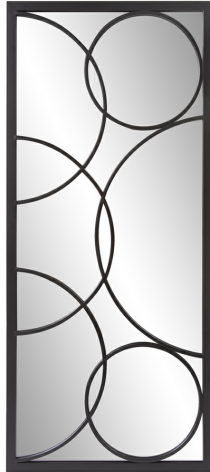

Mirrors

MHE8663 – Oberon Mirror

Specifications

Material metal+glass+MDF

Finish Matte Black

Outer Dimensions 21"W X 47"L X 1"T

Inner Dimensions 19"W X 45"H

Country of Origin China