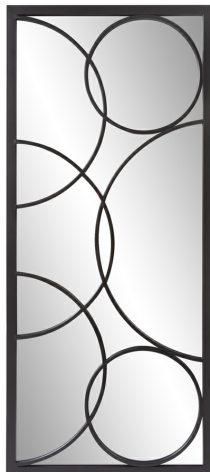

Mirrors

MHE8663 – Oberon Mirror

Beautifully finished in matte black, this mirror conjures up images of glamorous settings in the art deco period. The curved lines and the intersecting circled design create just the right ambience if hung individually or in a pair. The Oberon brings an updated modern twist to a style that has never gone away.

Specifications

Material metal+glass+MDF

Finish Matte Black

Outer Dimensions 21"W X 47"L X 1"T

Inner Dimensions 19"W X 45"H

Country of Origin China

<https://www.mdcwall.com/go/sku/MHE8663>