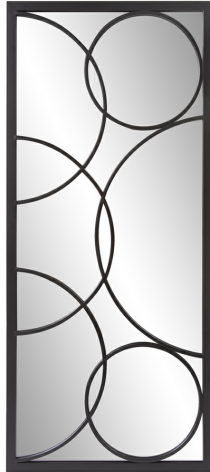

Mirrors

MHE8663 – Oberon Mirror

Beautifully finished in matte black, this mirror conjures up images of glamorous settings in the art deco period. The curved lines and the intersecting circled design create just the right ambience if hung individually or in a pair. The Oberon brings an updated modern twist to a style that has never gone away.

Specifications

Material metal+glass+MDF

Finish Matte Black

Outer Dimensions 21"W X 47"L X 1"T

Inner Dimensions 19"W X 45"H

Country of Origin China

<https://www.mdcwall.com/go/sku/MHE8663>