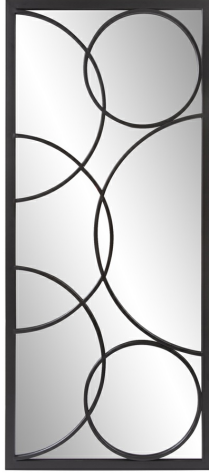

Mirrors

MHE8663 – Oberon Mirror

Beautifully finished in matte black, this mirror conjures up images of glamorous settings in the art deco period. The curved lines and the intersecting circled design create just the right ambience if hung individually or in a pair. The Oberon brings an updated modern twist to a style that has never gone away.

Specifications

Material metal+glass+MDF

Finish Matte Black

Outer Dimensions 21"W X 47"L X 1"T

Inner Dimensions 19"W X 45"H

Country of Origin China

<https://www.mdcwall.com/go/sku/MHE8663>