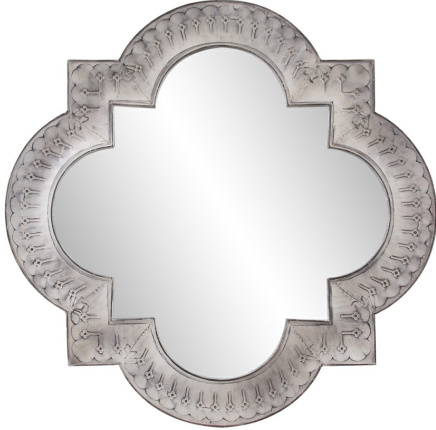

# Mirrors

## MHE8664 – Sebastian Mirror

The Sebastian Mirror derives its barbed quatrefoil design from century old architecture. Hand crafted in a whitewashed metal frame with small, punched pattern, this mirror completely will dominate any wall. Décor projects like eclectic and shabby chic will benefit from the Sebastian's shape, size, and design style.

### Specifications

Material metal+glass

Finish Distressed White

Outer Dimensions 54.1/2"W X 54.1/2"H X 2.1/4"T

Inner Dimensions 43"W X 43"H

Country of Origin China

<https://www.mdcwall.com/go/sku/MHE8664>