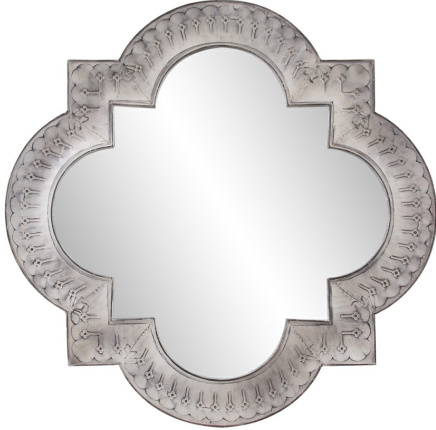

Mirrors

MHE8664 – Sebastian Mirror

The Sebastian Mirror derives its barbed quatrefoil design from century old architecture. Hand crafted in a whitewashed metal frame with small, punched pattern, this mirror completely will dominate any wall. Décor projects like eclectic and shabby chic will benefit from the Sebastian's shape, size, and design style.

Specifications

Material metal+glass

Finish Distressed White

Outer Dimensions 54.1/2"W X 54.1/2"H X 2.1/4"T

Inner Dimensions 43"W X 43"H

Country of Origin China

<https://www.mdcwall.com/go/sku/MHE8664>