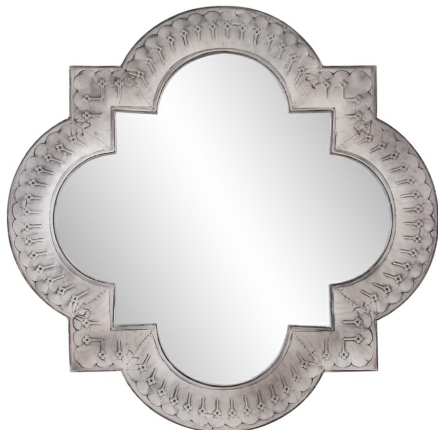

Mirrors

MHE8664 – Sebastian Mirror

Specifications

Material metal+glass

Finish Distressed White

Outer Dimensions 54.1/2"W X 54.1/2"H X 2.1/4"T

Inner Dimensions 43"W X 43"H

Country of Origin China

<https://www.mdcwall.com/go/sku/MHE8664>