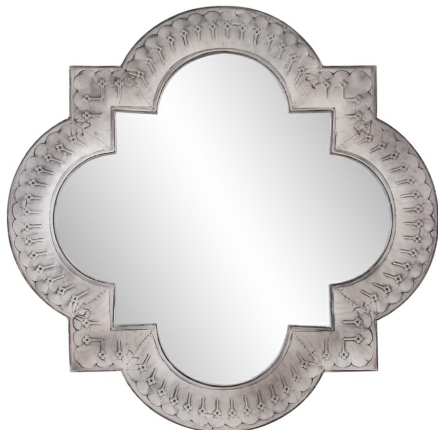

Mirrors

MHE8664 – Sebastian Mirror

The Sebastian Mirror derives its barbed quatrefoil design from century old architecture. Hand crafted in a whitewashed metal frame with small, punched pattern, this mirror completely will dominate any wall. Décor projects like eclectic and shabby chic will benefit from the Sebastian's shape, size, and design style.

Specifications

Material metal+glass

Finish Distressed White

Outer Dimensions 54.1/2"W X 54.1/2"H X 2.1/4"T

Inner Dimensions 43"W X 43"H

Country of Origin China

<https://www.mdcwall.com/go/sku/MHE8664>