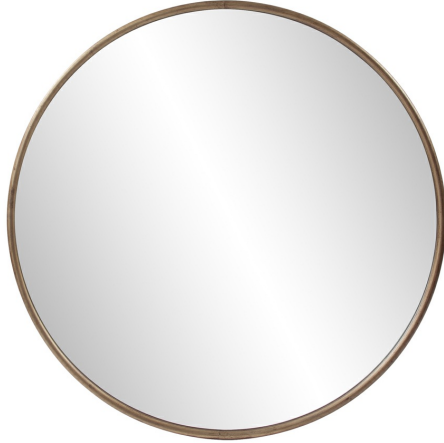

Mirrors

MHE8666 – Pure Gold Mirror

The simplicity of this mirror and the small, rounded frame combine to create the perfect Pure mirror. The uniquely small rounded profiled frame is finished in a vintage gold. The low stature of the frame allows for maximum visibility which truly makes this a pure mirror.

Specifications

Material MDF+glass

Finish Gold

Outer Dimensions 47"DX 1.1/4"T

Inner Dimensions 45"D

Country of Origin China

<https://www.mdcwall.com/go/sku/MHE8666>