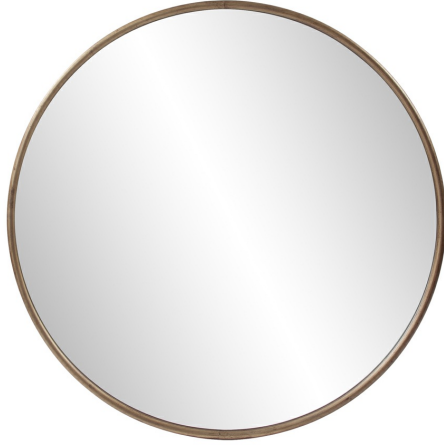

# Mirrors

## MHE8666 – Pure Gold Mirror

The simplicity of this mirror and the small, rounded frame combine to create the perfect Pure mirror. The uniquely small rounded profiled frame is finished in a vintage gold. The low stature of the frame allows for maximum visibility which truly makes this a pure mirror.

### Specifications

Material MDF+glass

Finish Gold

Outer Dimensions 47"DX 1.1/4"T

Inner Dimensions 45"D

Country of Origin China

<https://www.mdcwall.com/go/sku/MHE8666>