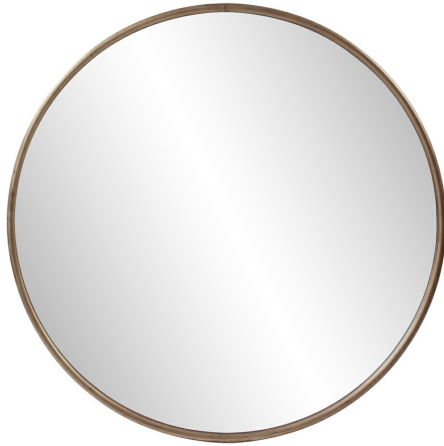

Mirrors

MHE8666 – Pure Gold Mirror

The simplicity of this mirror and the small, rounded frame combine to create the perfect Pure mirror. The uniquely small rounded profiled frame is finished in a vintage gold. The low stature of the frame allows for maximum visibility which truly makes this a pure mirror.

Specifications

Material MDF+glass

Finish Gold

Outer Dimensions 47"DX 1.1/4"T

Inner Dimensions 45"D

Country of Origin China

<https://www.mdcwall.com/go/sku/MHE8666>