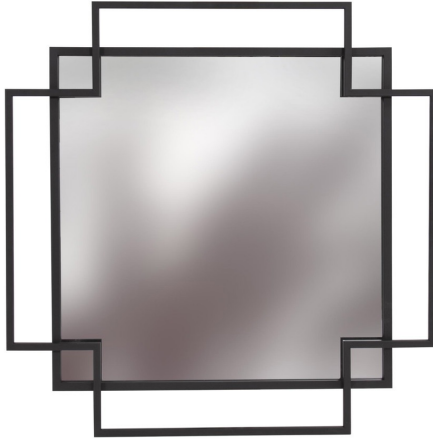

Mirrors

MHE8672 – Square Geo Mirror

Intersecting geometric metal squares finished in a matte black finish creates the frame of this contemporary styled mirror. Completely at home in a modern setting as well as industrial or eclectic, the Geo offers an interesting depth of form and shape.

Specifications

Material iron

Finish Matte Black

Outer Dimensions 30.1/4"W X 30.1/4"H X 1.1/2"T

Inner Dimensions 22.3/4"W X 22.3/4"H

Country of Origin China

<https://www.mdcwall.com/go/sku/MHE8672>