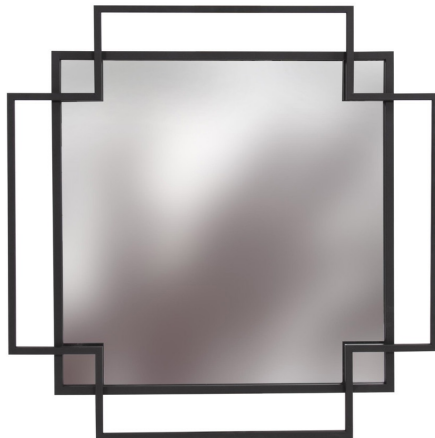

# Mirrors

## MHE8672 – Square Geo Mirror

Intersecting geometric metal squares finished in a matte black finish creates the frame of this contemporary styled mirror. Completely at home in a modern setting as well as industrial or eclectic, the Geo offers an interesting depth of form and shape.

### Specifications

Material iron

Finish Matte Black

Outer Dimensions 30.1/4"W X 30.1/4"H X 1.1/2"T

Inner Dimensions 22.3/4"W X 22.3/4"H

Country of Origin China

<https://www.mdcwall.com/go/sku/MHE8672>