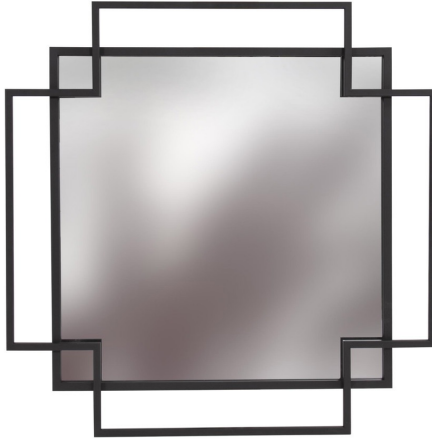

# Mirrors

## MHE8672 – Square Geo Mirror

Intersecting geometric metal squares finished in a matte black finish creates the frame of this contemporary styled mirror. Completely at home in a modern setting as well as industrial or eclectic, the Geo offers an interesting depth of form and shape.

### Specifications

Material iron

Finish Matte Black

Outer Dimensions 30.1/4"W X 30.1/4"H X 1.1/2"T

Inner Dimensions 22.3/4"W X 22.3/4"H

Country of Origin China

<https://www.mdcwall.com/go/sku/MHE8672>