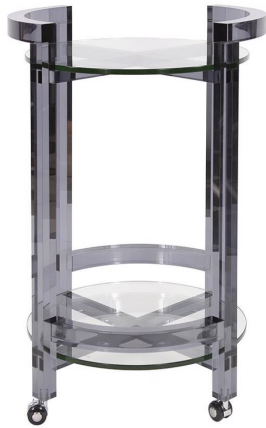

## MHE87019 – Smoked Acrylic Bar Cart

As rich as the bubbly you would serve, this smoked acrylic rolling bar cart is the epitome of form and function. The frame of the cart is fashioned from thick smoked acrylic that support clear tempered glass surfaces. The cart also includes locking castor wheels.

### Specifications

Height 33.5H

Material Acrylic / Glass

Width 23W

Shape Round

Weight 25

Finish Smoked

<https://www.mdcwall.com/go/sku/MHE87019>