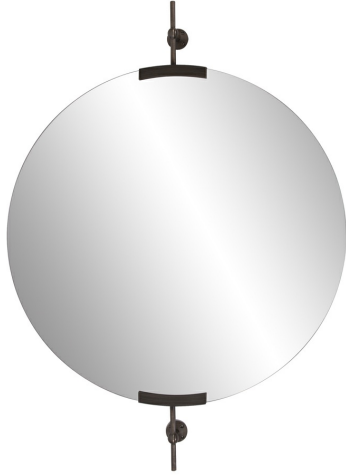

Mirrors

MHE8708 – The Wexford Round Mirror

The vintage styling of late 1800's english bath mirrors were the inspiration for The Wexford collection. Featuring aged bronze adjustable wall brackets, this round mirror is allowed to pivot from side to side while being mounted off the wall. Timeless and classic these mirrors offer a nostalgic look back and at the same time a look forward to a new generation of people loving the style.

Specifications

Material Metal

Finish Aged Bronze

Outer Dimensions 30"x30"

Country of Origin China

<https://www.mdcwall.com/go/sku/MHE8708>