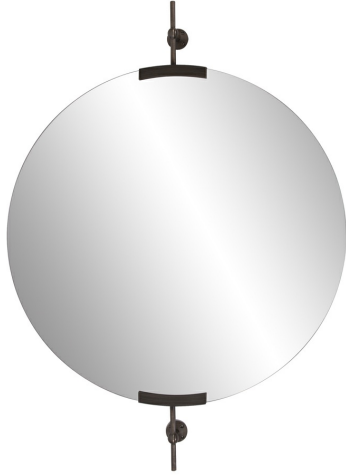

# Mirrors

## MHE8708 – The Wexford Round Mirror

The vintage styling of late 1800's english bath mirrors were the inspiration for The Wexford collection. Featuring aged bronze adjustable wall brackets, this round mirror is allowed to pivot from side to side while being mounted off the wall. Timeless and classic these mirrors offer a nostalgic look back and at the same time a look forward to a new generation of people loving the style.

### Specifications

Material Metal

Finish Aged Bronze

Outer Dimensions 30"x30"

Country of Origin China

<https://www.mdcwall.com/go/sku/MHE8708>