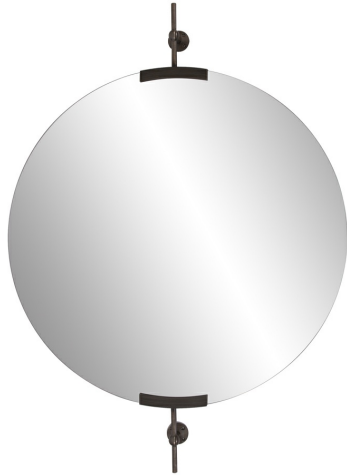

# Mirrors

MHE8708 – The Wexford Round Mirror

## Specifications

Material Metal

Finish Aged Bronze

Outer Dimensions 30"x30"

Country of Origin China

<https://www.mdcwall.com/go/sku/MHE8708>