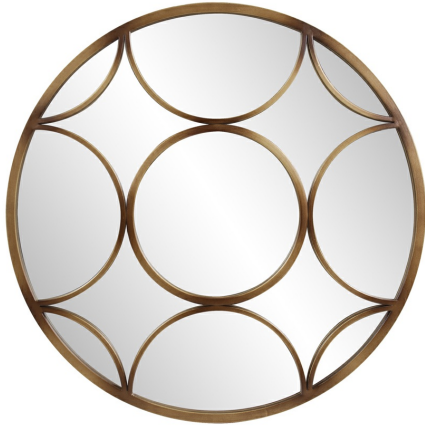

Mirrors

MHE8710 – Carlisle Mirror

Finished in matte bronze, this vintage design has its origins in classic European architecture. The overall circular design is enhanced with an interior featuring multiple rounded shapes.

Specifications

Finish Powder coated bronze matte

Outer Dimensions 32"D X 3/4"T

Package Dimensions 35 x 35 x 3

Country of Origin China

<https://www.mdcwall.com/go/sku/MHE8710>