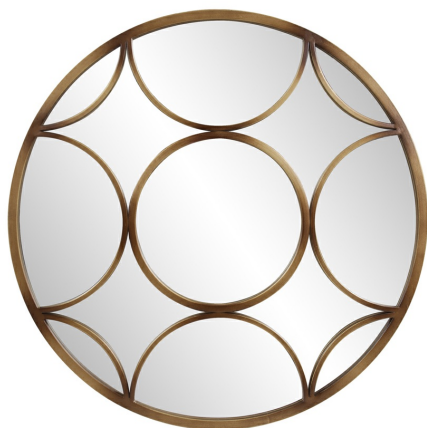

Mirrors

MHE8710 – Carlisle Mirror

Specifications

Finish Powder coated bronze matte

Outer Dimensions 32"D X 3/4"T

Package Dimensions 35 x 35 x 3

Country of Origin China

<https://www.mdcwall.com/go/sku/MHE8710>