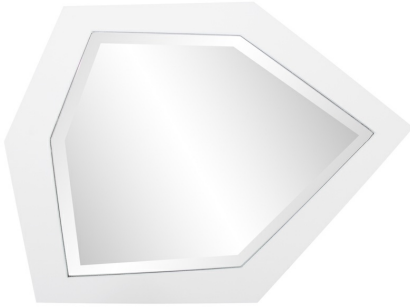

Mirrors

MHE8718 – Abrams Mirror - White

Inspired by the artwork of Thomas Abrams, these small asymmetrical mirrors can go from small accent spaces when used alone to larger impact displays when used in multiples. The subtle matte white finish allows the mirror to fit perfectly into a contemporary setting where the unique shape takes center stage.

Specifications

Finish Matte White

Outer Dimensions 14D X 1.1/2T

Package Dimensions 18 x 18 x 4

Country of Origin China

<https://www.mdcwall.com/go/sku/MHE8718>