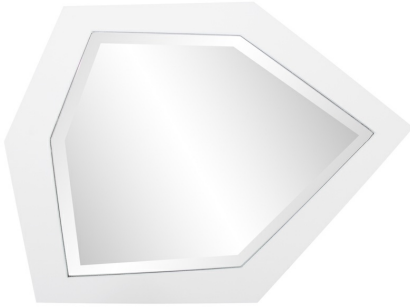

# Mirrors

## MHE8718 – Abrams Mirror - White

Inspired by the artwork of Thomas Abrams, these small asymmetrical mirrors can go from small accent spaces when used alone to larger impact displays when used in multiples. The subtle matte white finish allows the mirror to fit perfectly into a contemporary setting where the unique shape takes center stage.

### Specifications

Finish Matte White

Outer Dimensions 14D X 1.1/2T

Package Dimensions 18 x 18 x 4

Country of Origin China

<https://www.mdcwall.com/go/sku/MHE8718>