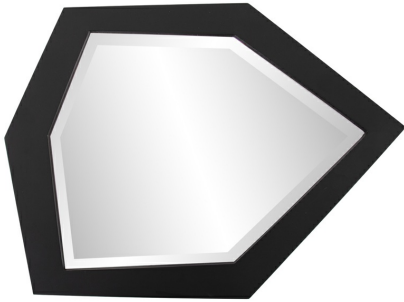

Mirrors

MHE8719 – Abrams Mirror - Black

Inspired by the artwork of Thomas Abrams, these small asymmetrical mirrors can go from small accent spaces when used alone to larger impact displays when used in multiples. The subtle matte black finish allows the mirror to fit perfectly into a contemporary setting where the unique shape takes center stage.

Specifications

Finish Matte Black

Outer Dimensions 14D X 1.1/2T

Package Dimensions 18 x 18 x 4

Country of Origin China

<https://www.mdcwall.com/go/sku/MHE8719>