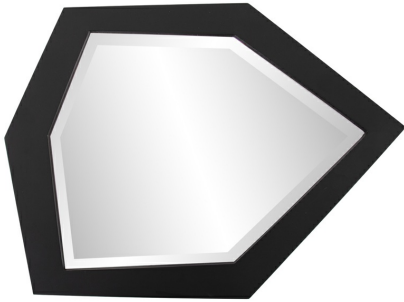

Mirrors

MHE8719 – Abrams Mirror - Black

Specifications

Finish Matte Black

Outer Dimensions 14D X 1.1/2T

Package Dimensions 18 x 18 x 4

Country of Origin China

<https://www.mdcwall.com/go/sku/MHE8719>