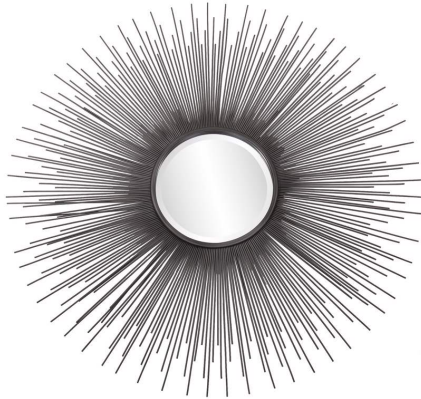

Mirrors

MHE8726 – The Helios Sunburst Mirror

The Helios mirror takes a modern twist to a classic starburst design. The hand crafted frame, with all of it's detailing, is completed in a graphite finish for an updated style. This mirror fits easily into both contemporary and modern farmhouse interior designs.

Specifications

Material Metal

Finish Graphite

Outer Dimensions 35.1/2D X 3/4D

Inner Dimensions 10D

Package Dimensions 41X41X4

Country of Origin CHINA

<https://www.mdcwall.com/go/sku/MHE8726>