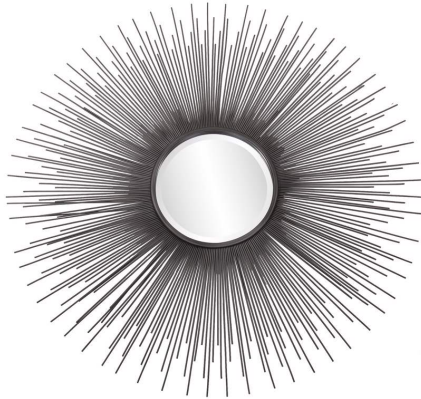

# Mirrors

## MHE8726 – The Helios Sunburst Mirror

### Specifications

Material Metal

Finish Graphite

Outer Dimensions 35.1/2D X 3/4D

Inner Dimensions 10D

Package Dimensions 41X41X4

Country of Origin CHINA

<https://www.mdcwall.com/go/sku/MHE8726>