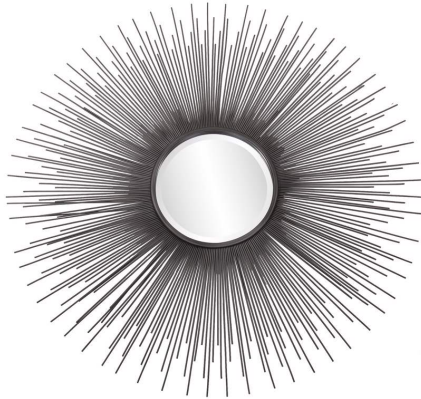

Mirrors

MHE8726 – The Helios Sunburst Mirror

The Helios mirror takes a modern twist to a classic starburst design. The hand crafted frame, with all of its detailing, is completed in a graphite finish for an updated style. This mirror fits easily into both contemporary and modern farmhouse interior designs.

Specifications

Material Metal

Finish Graphite

Outer Dimensions 35.1/2D X 3/4D

Inner Dimensions 10D

Package Dimensions 41X41X4

Country of Origin CHINA

<https://www.mdcwall.com/go/sku/MHE8726>