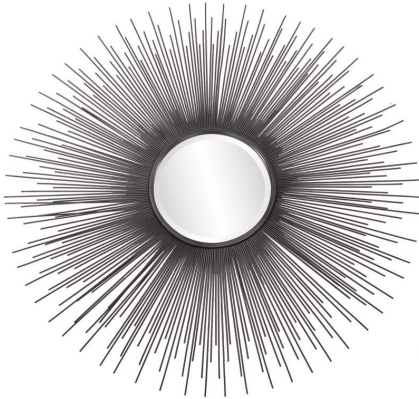

Mirrors

MHE8726 – The Helios Sunburst Mirror

The Helios mirror takes a modern twist to a classic starburst design. The hand crafted frame, with all of its detailing, is completed in a graphite finish for an updated style. This mirror fits easily into both contemporary and modern farmhouse interior designs.

Specifications

Material Metal

Finish Graphite

Outer Dimensions 35.1/2D X 3/4D

Inner Dimensions 10D

Package Dimensions 41X41X4

Country of Origin CHINA

<https://www.mdcwall.com/go/sku/MHE8726>