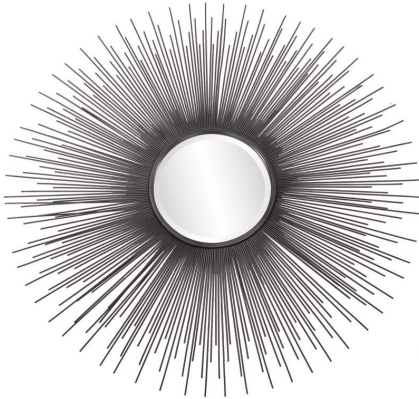

# Mirrors

## MHE8726 – The Helios Sunburst Mirror

The Helios mirror takes a modern twist to a classic starburst design. The hand crafted frame, with all of its detailing, is completed in a graphite finish for an updated style. This mirror fits easily into both contemporary and modern farmhouse interior designs.

### Specifications

Material Metal

Finish Graphite

Outer Dimensions 35.1/2D X 3/4D

Inner Dimensions 10D

Package Dimensions 41X41X4

Country of Origin CHINA

<https://www.mdcwall.com/go/sku/MHE8726>