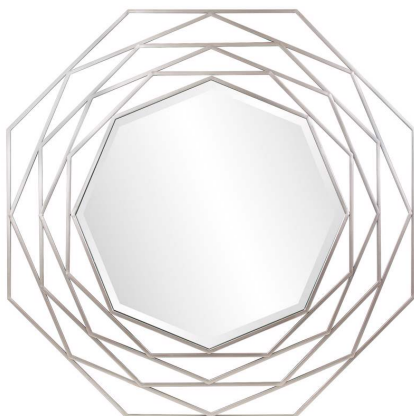

# Mirrors

## MHE8727 – The Alasia Mirror

The Alasia Mirror - The Alasia mirror showcases how geometry and design can combine to create a modern take on minimalism. Both meet perfectly as each of the shapes rotates and connects to create a contemporary styling for today's home decor. This hand forged framed is finished in Champagne and the center mirror is beveled for an added touch.

### Specifications

Material Metal

Finish Champagne

Outer Dimensions 43.1/2D X 3/4T

Inner Dimensions 24.1/4D

Package Dimensions 45x45x4

Country of Origin CHINA

<https://www.mdcwall.com/go/sku/MHE8727>