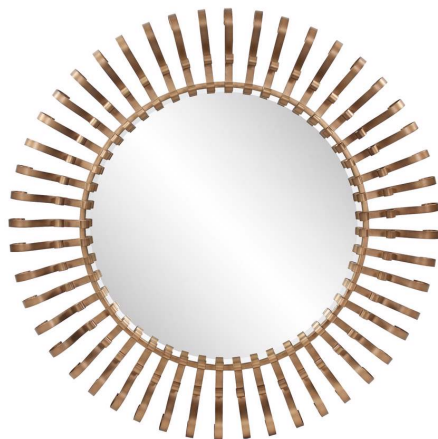

Mirrors

MHE8728 – The Casimir Mirror

Specifications

Material Metal

Finish Bronze

Outer Dimensions 40D X 2.1/2T

Inner Dimensions 26D

Package Dimensions 45x45x5