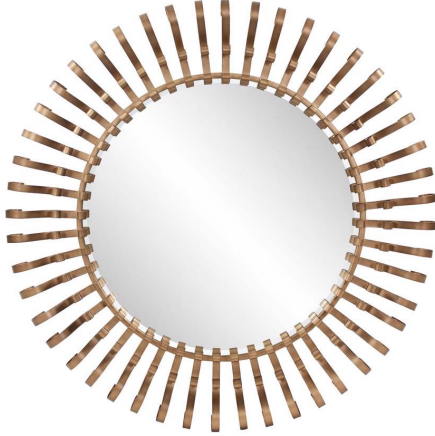

Mirrors

MHE8728 – The Casimir Mirror

The Casimir mirror features a hand crafted iron frame. The beauty of this frame comes from the detailed workmanship that was used to create each of the curved pieces that surround this mirror. Finished in a deep golden tone, the Casimir is ready to take center stage in your home.

Specifications

Material Metal

Finish Bronze

Outer Dimensions 40D X 2.1/2T

Inner Dimensions 26D

Package Dimensions 45x45x5

Country of Origin CHINA

<https://www.mdcwall.com/go/sku/MHE8728>