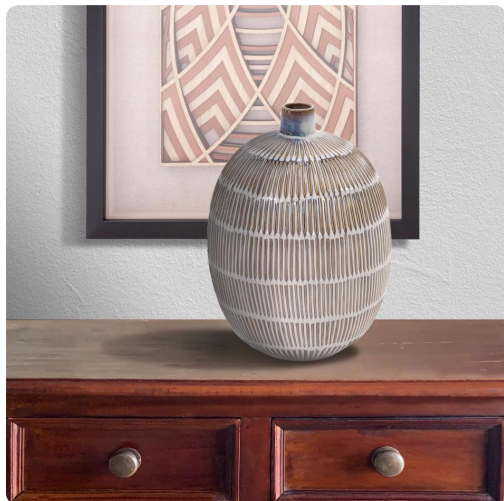

### MHE88034 – Caramel Cream Ridged Ceramic Oval Dome Vase, Large

The attention to texture, patterns and a glossy finish glaze will separate the Caramel Cream Ridged Ceramic Vase from all the rest. Subtle color tones in caramel to cream are blended carefully throughout each piece. Going neutral is totally an asset with this collection. Additional styles available.

### Specifications

Height 12.5/8H

Material Ceramic

Width 9W

Shape Round

Weight 2.04

Finish Glossy

Package Dimensions 14 x 14 x 16