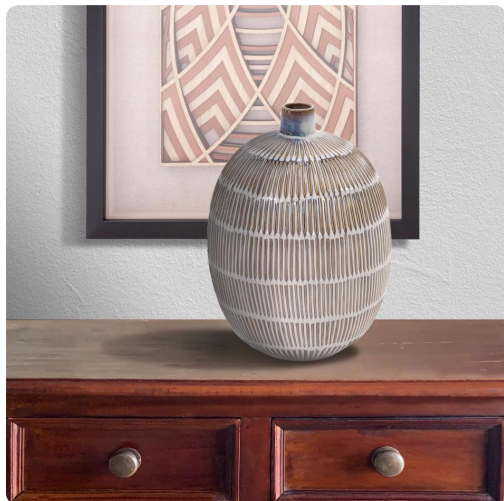

## Accessories

MHE88034 – Caramel Cream Ridged  
Ceramic Oval Dome Vase, Large

### Specifications

Height 12.5/8H

Material Ceramic

Width 9W

Shape Round

Weight 2.04

Finish Glossy

Package Dimensions 14 x 14 x 16