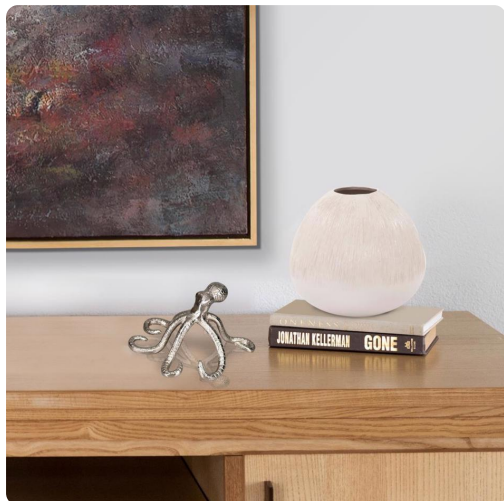

## Accessories

### MHE88038 – Dot Dome Ceramic Vase, Small

Neutrals have become an asset in working with today's home decor trends. Mixing and matching neutrals together with select pops of colorful from a few floral stems have become a focal point from table to mantel as seen in the Dot Dome Ceramic Vase. Additional styles available.

### Specifications

Height 8H

Material Ceramic

Width 9W

Shape Round

Weight 1.8

Finish Textured

Package Dimensions 13 x 13 x 11