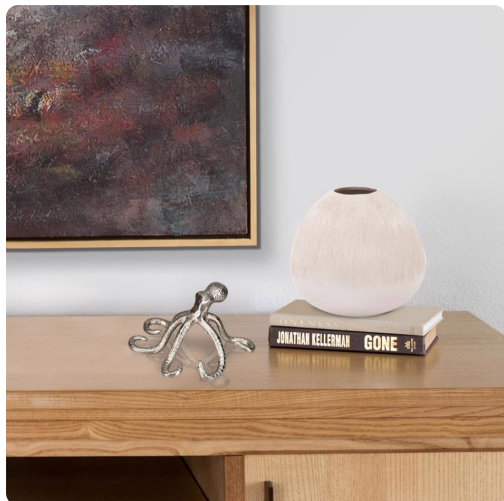

## Accessories

### MHE88038 – Dot Dome Ceramic Vase, Small

Neutrals have become an asset in working with today's home decor trends. Mixing and matching neutrals together with select pops of color from a few floral stems have become a focal point from table to mantel as seen in the Dot Dome Ceramic Vase. Additional styles available.

### Specifications

Height 8H

Material Ceramic

Width 9W

Shape Round

Weight 1.8

Finish Textured

Package Dimensions 13 x 13 x 11