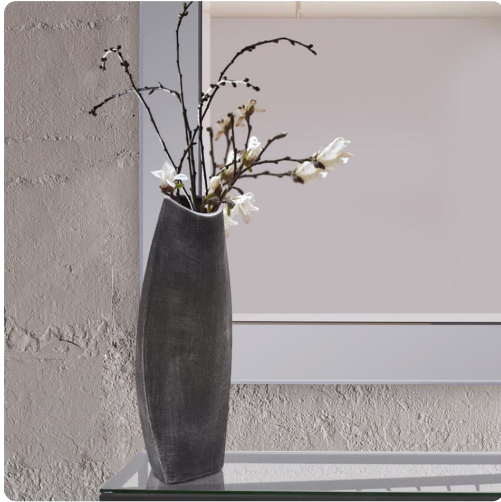

Accessories

MHE89123 – Textured Black Free Formed Ceramic Vase, Tall

Specifications

Height 19.5H

Material Ceramic

Width 7.1/4W

Shape Oval

Weight 6

Finish Textured

Package Dimensions 11 x 8 x 23

<https://www.mdcwall.com/go/sku/MHE89123>