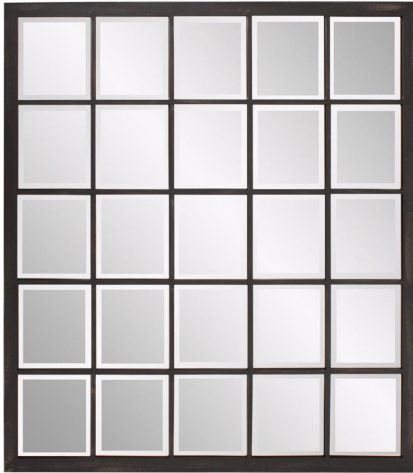

Mirrors

MHE9068 – Superior Mirror

Our Superior Mirror is a rectangular metal frame that houses mirrored tiles that create a windowpane effect. It is then finished in an oil rubbed bronze. The Superior Mirror is a perfect accent piece for an entryway, bathroom, bedroom or any room in your home. D-rings are attached to the back of the mirror so it is ready to hang right out of the box in a horizontal or vertical orientation! Each mirrored glass tile on this piece is beveled adding to its beauty and style.

Specifications

Height 38H

Material Metal

Width 34W

Shape Rectangle

Weight 27

Finish Antique

Package Dimensions 42 x 38 x 4