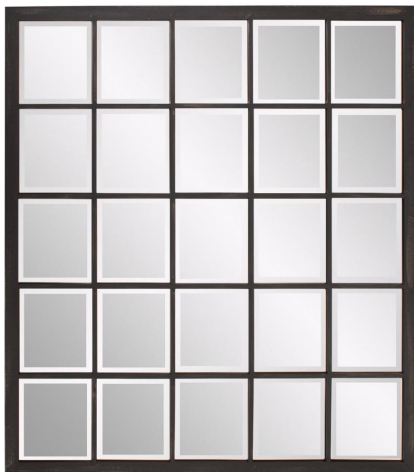

Mirrors

MHE9068 – Superior Mirror

Specifications

Height 38H

Material Metal

Width 34W

Shape Rectangle

Weight 27

Finish Antique

Package Dimensions 42 x 38 x 4

<https://www.mdcwall.com/go/sku/MHE9068>