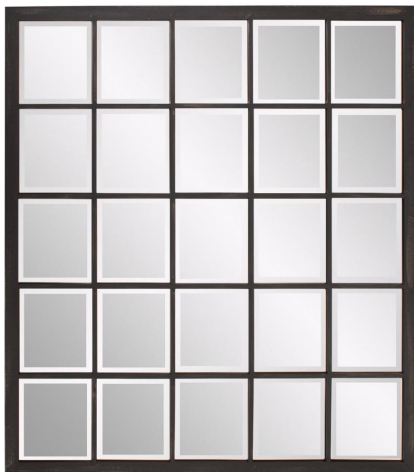

Mirrors

MHE9068 – Superior Mirror

Our Superior Mirror is a rectangular metal frame that houses mirrored tiles that create a windowpane effect. It is then finished in an oil rubbed bronze. The Superior Mirror is a perfect accent piece for an entryway, bathroom, bedroom or any room in your home. D-rings are attached to the back of the mirror so it is ready to hang right out of the box in a horizontal or vertical orientation! Each mirrored glass tile on this piece is beveled adding to its beauty and style.

Specifications

Height 38H

Material Metal

Width 34W

Shape Rectangle

Weight 27

Finish Antique

Package Dimensions 42 x 38 x 4