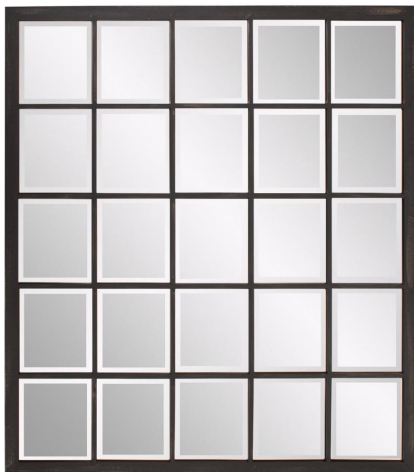

# Mirrors

## MHE9068 – Superior Mirror

Our Superior Mirror is a rectangular metal frame that houses mirrored tiles that create a windowpane effect. It is then finished in an oil rubbed bronze. The Superior Mirror is a perfect accent piece for an entryway, bathroom, bedroom or any room in your home. D-rings are attached to the back of the mirror so it is ready to hang right out of the box in a horizontal or vertical orientation! Each mirrored glass tile on this piece is beveled adding to its beauty and style.

### Specifications

Height 38H

Material Metal

Width 34W

Shape Rectangle

Weight 27

Finish Antique

Package Dimensions 42 x 38 x 4