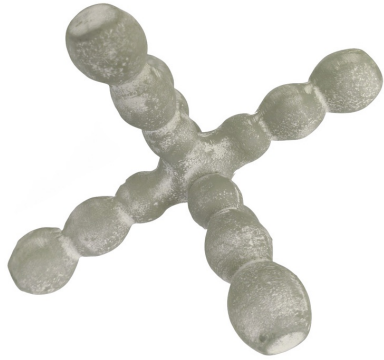

Accessories

MHE91201 – Calcimine Jack Sculpture Small

Featuring a cross-shaped form with rounded, bead-like segments, this piece offers a sense of rhythm and dimension from every angle.

Specifications

<https://www.mdcwall.com/go/sku/MHE91201>

Material Aluminum

Height 6H

Width 6W

Shape Organic

Weight 0.75

Type product

Finish Textured

Overall Dimensions 6H X 6W X 6D

Package Dimensions 7"L x 7"W x 7"H

Country of Origin India