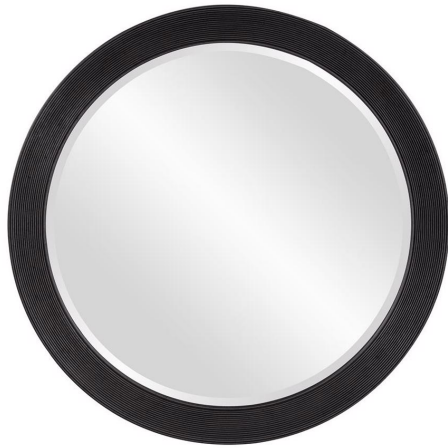

Mirrors

MHE92092BL – Virginia Mirror - Glossy Black

This mirror features a round frame with a ribbed texture. The entire piece is then finished in our glossy black lacquer. It is a perfect focal point for an entryway, bathroom, bedroom or any room in your home. D-rings are affixed to the back of the mirror so it is ready to hang right out of the box! The mirrored glass on this piece has a bevel adding to its beauty and style. The Virginia Mirror can be hung vertically or horizontally. The Virginia Mirror is part of our custom paint program and is available in one of fourteen vivid colors. It is proudly painted in the USA.

Specifications

Height 36H

Material Polyurethane

Width 36W

Shape Round

Weight 28

Finish Glossy

Package Dimensions 41 x 41 x 4