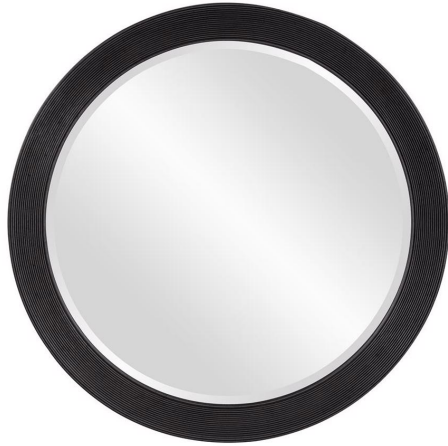

Mirrors

MHE92092BL – Virginia Mirror - Glossy Black

This mirror features a round frame with a ribbed texture. The entire piece is then finished in our glossy black lacquer. It is a perfect focal point for an entryway, bathroom, bedroom or any room in your home. D-rings are affixed to the back of the mirror so it is ready to hang right out of the box! The mirrored glass on this piece has a bevel adding to its beauty and style. The Virginia Mirror can be hung vertically or horizontally. The Virginia Mirror is part of our custom paint program and is available in one of fourteen vivid colors. It is proudly painted in the USA.

Specifications

Height 36H

Material Polyurethane

Width 36W

Shape Round

Weight 28

Finish Glossy

Package Dimensions 41 x 41 x 4