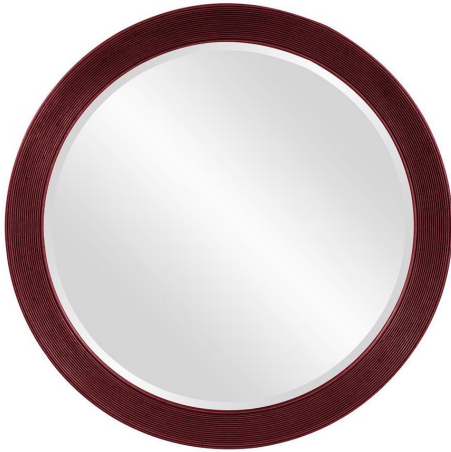

Mirrors

MHE92092BU – Virginia Mirror - Glossy Burgundy

This mirror features a round frame with a ribbed texture. The entire piece is then finished in our glossy burgundy red lacquer. It is a perfect focal point for an entryway, bathroom, bedroom or any room in your home. D-rings are affixed to the back of the mirror so it is ready to hang right out of the box! The mirrored glass on this piece has a bevel adding to its beauty and style. The Virginia Mirror is part of our custom paint program and is available in one of fourteen vivid colors. It is proudly painted in the USA.

Specifications

Height 36H

Material Polyurethane

Width 36W

Shape Round

Weight 28

Finish Glossy

Package Dimensions 41 x 41 x 4