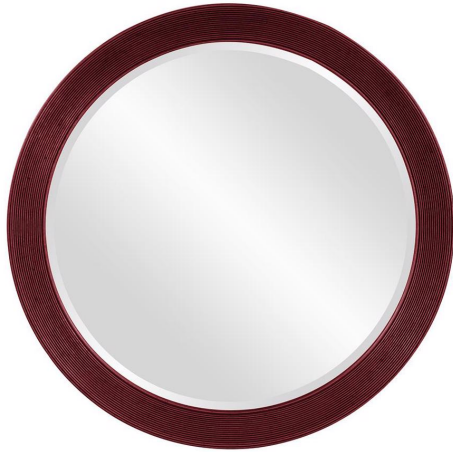

Mirrors

MHE92092BU – Virginia Mirror - Glossy
Burgundy

Specifications

Height 36H

Material Polyurethane

Width 36W

Shape Round

Weight 28

Finish Glossy

Package Dimensions 41 x 41 x 4

<https://www.mdcwall.com/go/sku/MHE92092BU>