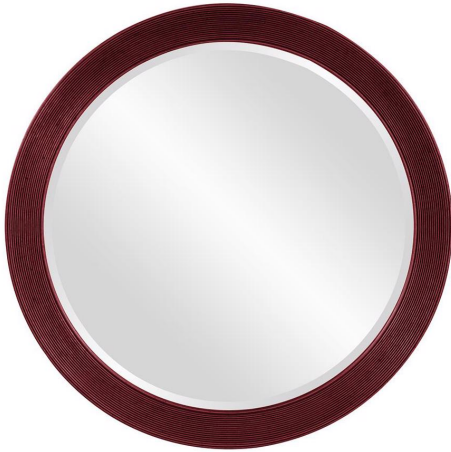

Mirrors

MHE92092BU – Virginia Mirror - Glossy
Burgundy

This mirror features a round frame with a ribbed texture. The entire piece is then finished in our glossy burgundy red lacquer. It is a perfect focal point for an entryway, bathroom, bedroom or any room in your home. D-rings are affixed to the back of the mirror so it is ready to hang right out of the box! The mirrored glass on this piece has a bevel adding to its beauty and style. The Virginia Mirror is part of our custom paint program and is available in one of fourteen vivid colors. It is proudly painted in the USA.

Specifications

Height 36H

Material Polyurethane

Width 36W

Shape Round

Weight 28

Finish Glossy

Package Dimensions 41 x 41 x 4